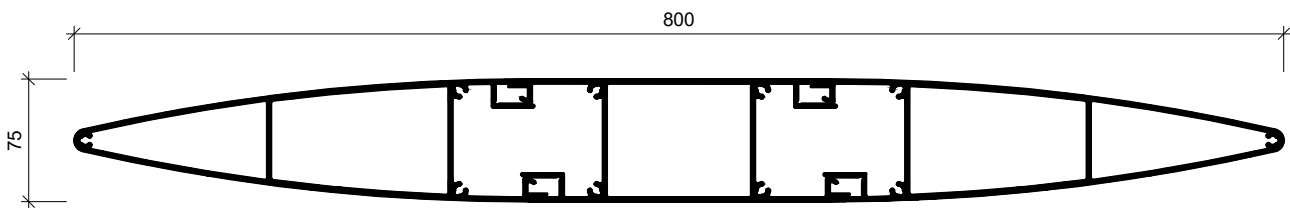

MF400 *
EXTRUDED ALUMINIUM
2 PIECE BLADE

MF600 *
EXTRUDED ALUMINIUM
2 PIECE BLADE

MF800 *
EXTRUDED ALUMINIUM
3 PIECE BLADE

* NOT AVAILABLE IN SMALL QUANTITIES

**MF MAXIM FINS
BLADE PROFILES (2)**

www.maximlouvres.com.au

maxim®
louvres

DWG No.: MF Blade Profiles (2)
DWG Date: 30.07.2024 - R01