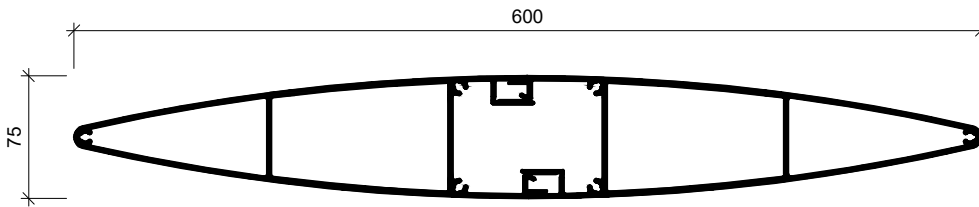

MF400 *
EXTRUDED ALUMINIUM
2 PIECE BLADE

MF600 *
EXTRUDED ALUMINIUM
2 PIECE BLADE

MF800 *
EXTRUDED ALUMINIUM
3 PIECE BLADE

* NOT AVAILABLE IN SMALL QUANTITIES

**MF MAXIM FINS
BLADE PROFILES (2)**

www.maximlouvres.com.au

maxim®
louvres

DWG No.: MF Blade Profiles (2)
DWG Date: 30.07.2024 - R01