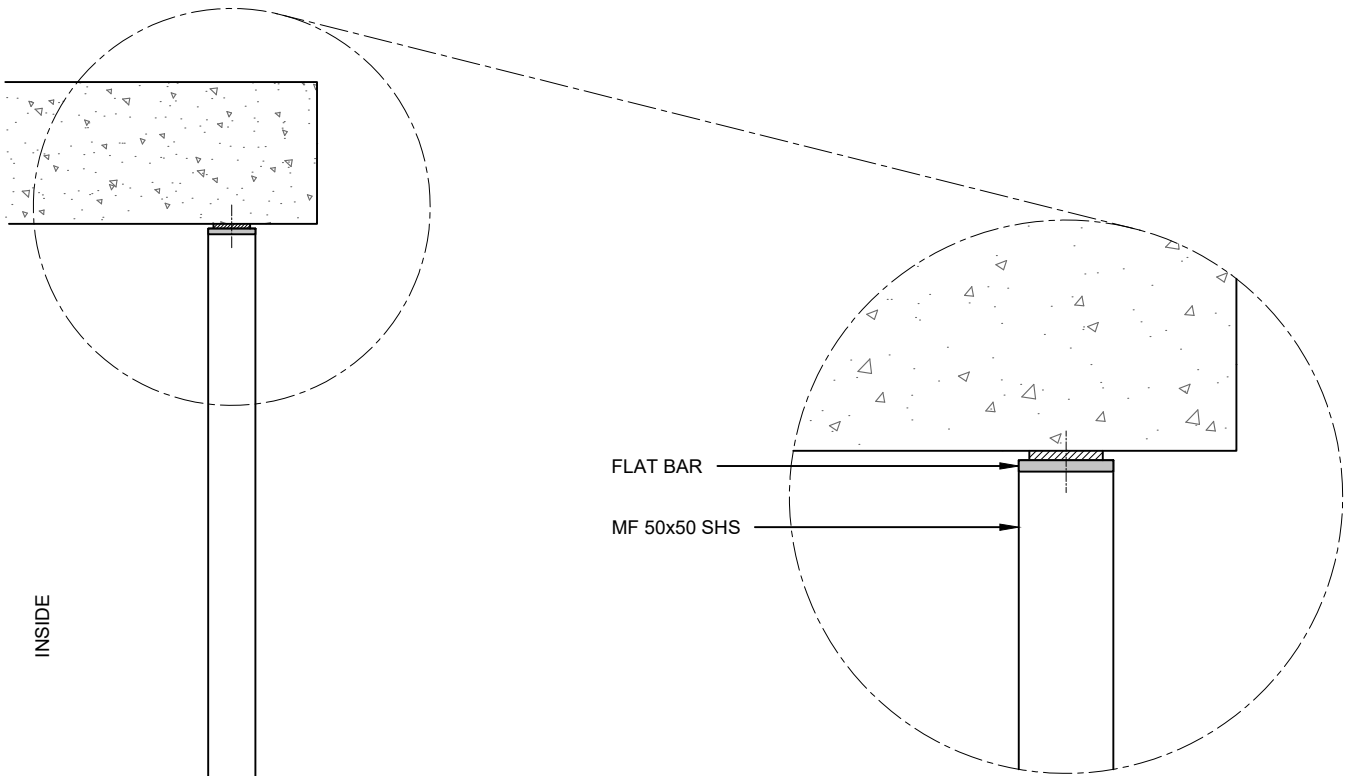

INSIDE

VARIES

PLAN VIEW

INSIDE

FLAT BAR

MF 50x50 SHS

SECTION

MF50x50  
SHS BATTEN

**MF50x50 MAXIM SHS BATTEN  
FIXED WITH FLAT BAR - REVEAL FIX**

ALSO AVAILABLE FOR 100x50, 150x50 & 200x50

[www.maximlouvres.com.au](http://www.maximlouvres.com.au)

**maxim**®  
louvres

DWG No.: MF50 SHS Batten - RF  
DWG Date: 19.02.2024