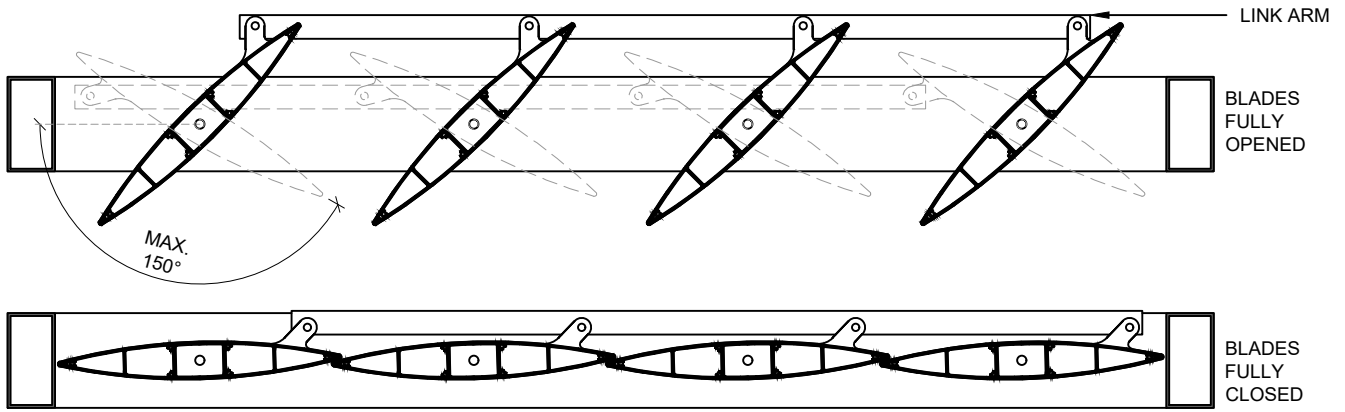

INSIDE

PLAN VIEW
 (BLADES MOUNTED VERTICALLY)
 (FINS CAN BE IN OPPOSITE DIRECTION AS SHOWN)

SECTION

MF300 BLADE

**MF300 MAXIM ELLIPTICAL FINS
 MANUALLY OPERABLE - FACE FIX**

FINS CAN ALSO BE MOUNTED HORIZONTALLY
 ALSO AVAILABLE FOR 150, 200, 400, 600