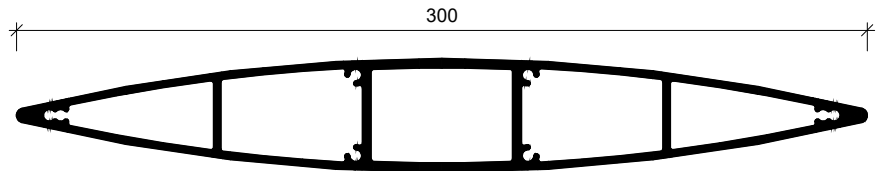

INSIDE

PLAN VIEW
 (BLADES MOUNTED VERTICALLY)
 (FINS CAN BE IN OPPOSITE DIRECTION AS SHOWN)

SECTION

MF300 BLADE

**MF300 MAXIM ELLIPTICAL FINS
 MANUALLY OPERABLE - FACE FIX**

FINS CAN ALSO BE MOUNTED HORIZONTALLY
 ALSO AVAILABLE FOR 150, 200, 400, 600