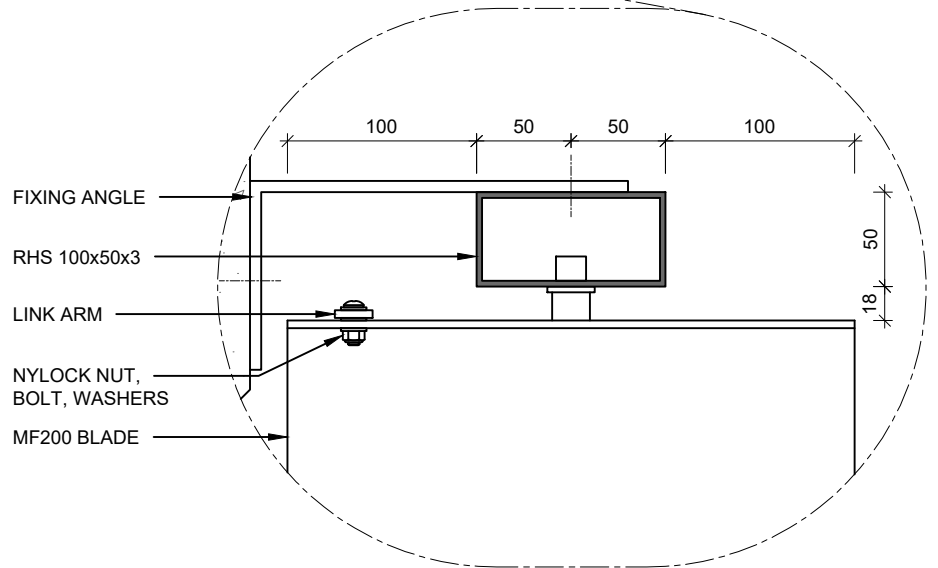

INSIDE

PLAN VIEW
 (BLADES MOUNTED VERTICALLY)
 (FINS CAN BE IN OPPOSITE DIRECTION AS SHOWN)

SECTION

MF300 BLADE

**MF300 MAXIM ELLIPTICAL FINS
 MANUALLY OPERABLE - FACE FIX**

FINS CAN ALSO BE MOUNTED HORIZONTALLY
 ALSO AVAILABLE FOR 150, 200, 400, 600