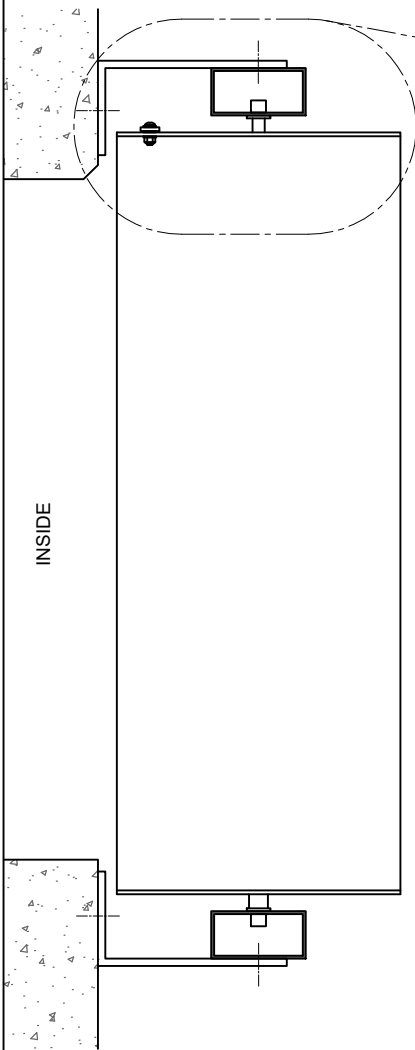

INSIDE

PLAN VIEW
 (BLADES MOUNTED VERTICALLY)
 (FINS CAN BE IN OPPOSITE DIRECTION AS SHOWN)

SECTION

MF300 BLADE

**MF300 MAXIM ELLIPTICAL FINS
 MANUALLY OPERABLE - FACE FIX**

FINS CAN ALSO BE MOUNTED HORIZONTALLY
 ALSO AVAILABLE FOR 150, 200, 400, 600

www.maximlouvres.com.au

maxim®
louvres

DWG No.: MF300 Man. Oper. - FF
 DWG Date: 19.02.2024