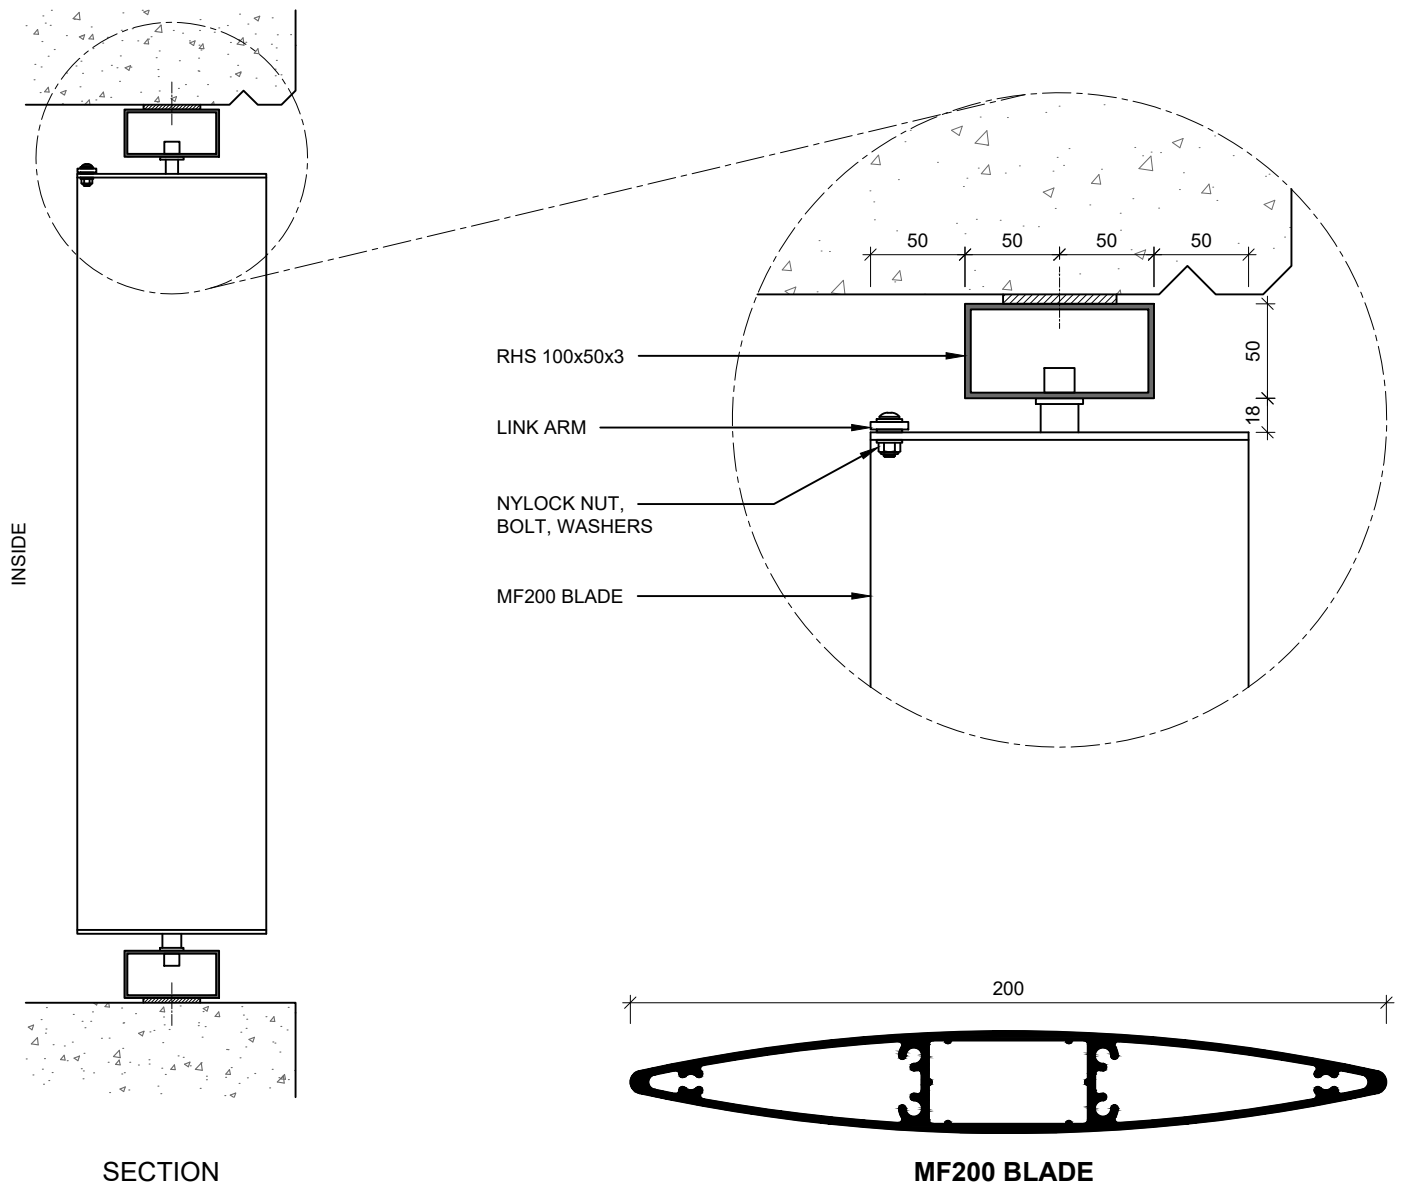

INSIDE

PLAN VIEW
 (BLADES MOUNTED VERTICALLY)
 (FINS CAN BE IN OPPOSITE DIRECTION AS SHOWN)

SECTION

MF200 BLADE

**MF200 MAXIM ELLIPTICAL FINS
 MANUALLY OPERABLE - REVEAL FIX**

FINS CAN ALSO BE MOUNTED HORIZONTALLY
 ALSO AVAILABLE FOR 150, 300, 400, 600

www.maximlouvres.com.au

maxim®
 louvres

DWG No.: MF200 Man. Oper. - RF
 DWG Date: 19.02.2024