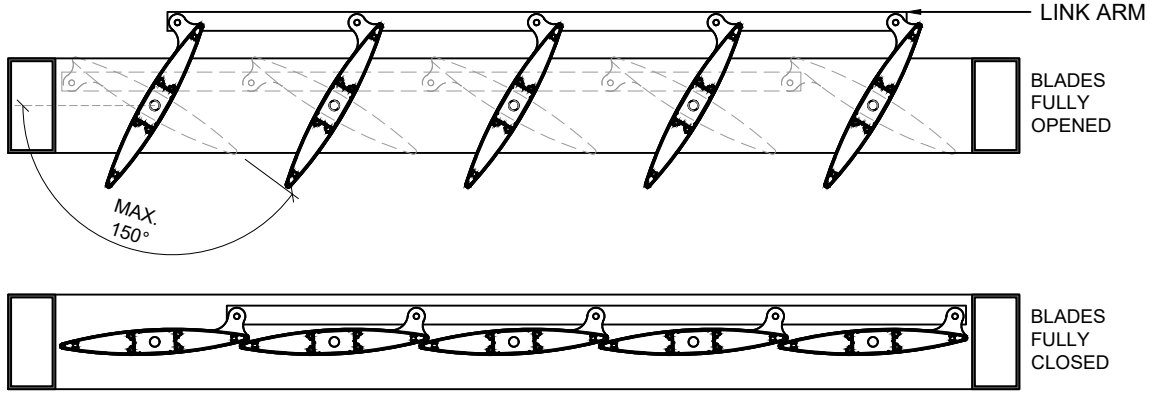

INSIDE

PLAN VIEW
 (BLADES MOUNTED VERTICALLY)
 (FINS CAN BE IN OPPOSITE DIRECTION AS SHOWN)

SECTION

MF200 BLADE

**MF200 MAXIM ELLIPTICAL FINS
 MANUALLY OPERABLE - REVEAL FIX**

FINS CAN ALSO BE MOUNTED HORIZONTALLY
 ALSO AVAILABLE FOR 150, 300, 400, 600