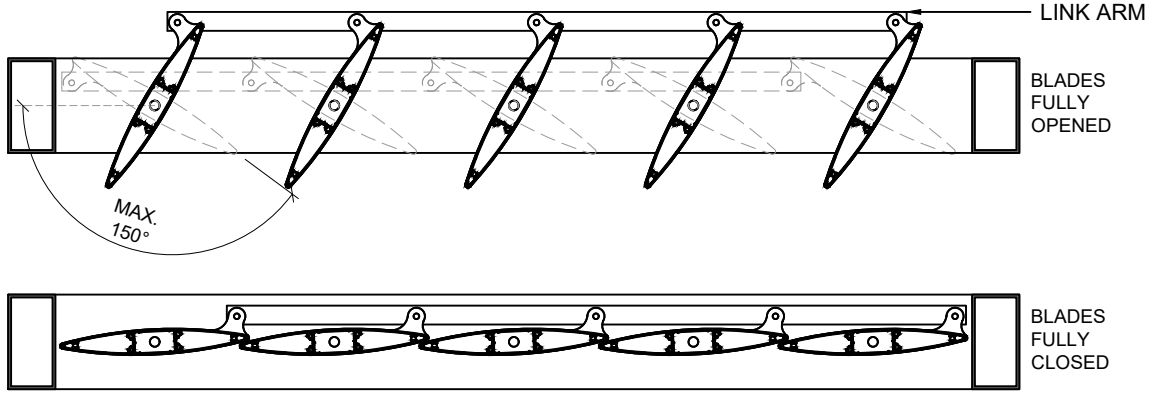

INSIDE

**PLAN VIEW**  
 (BLADES MOUNTED VERTICALLY)  
 (FINS CAN BE IN OPPOSITE DIRECTION AS SHOWN)

SECTION

MF200 BLADE

**MF200 MAXIM ELLIPTICAL FINS  
 MANUALLY OPERABLE - FACE FIX**

FINS CAN ALSO BE MOUNTED HORIZONTALLY  
 ALSO AVAILABLE FOR 150, 300, 400, 600