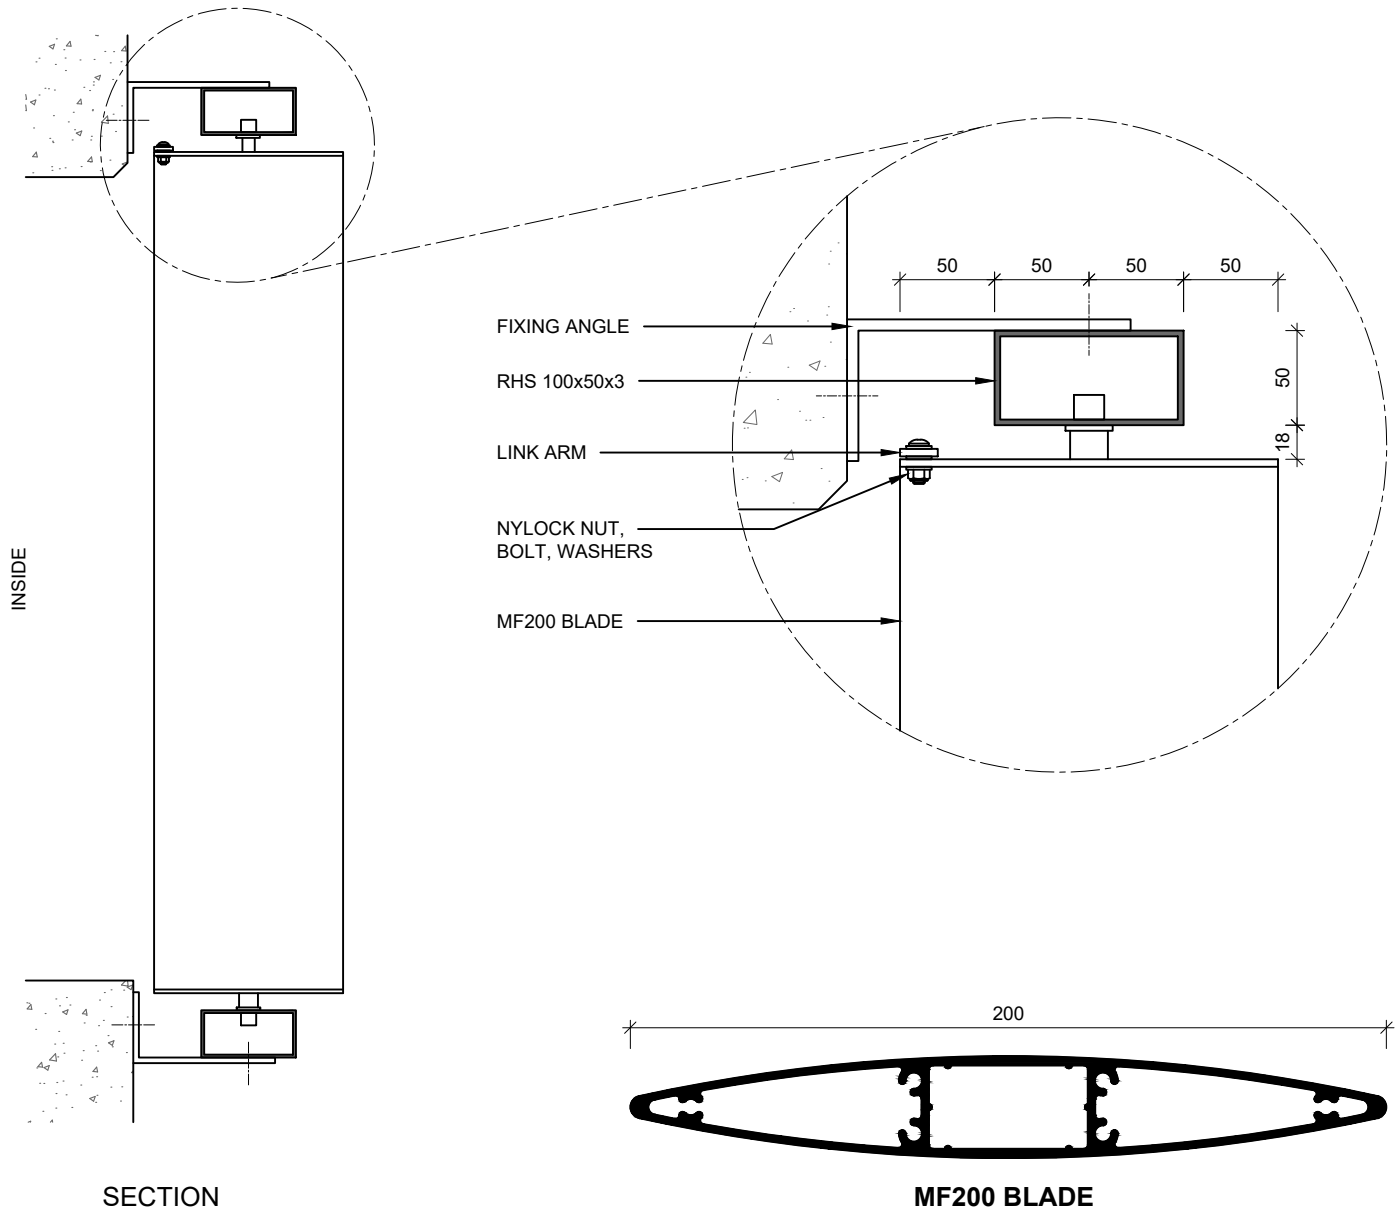

INSIDE

**PLAN VIEW**  
 (BLADES MOUNTED VERTICALLY)  
 (FINS CAN BE IN OPPOSITE DIRECTION AS SHOWN)

SECTION

MF200 BLADE

**MF200 MAXIM ELLIPTICAL FINS  
 MANUALLY OPERABLE - FACE FIX**

FINS CAN ALSO BE MOUNTED HORIZONTALLY  
 ALSO AVAILABLE FOR 150, 300, 400, 600

[www.maximlouvres.com.au](http://www.maximlouvres.com.au)

**maxim**®  
 louvres

DWG No.: MF200 Man. Oper. - FF  
 DWG Date: 19.02.2024