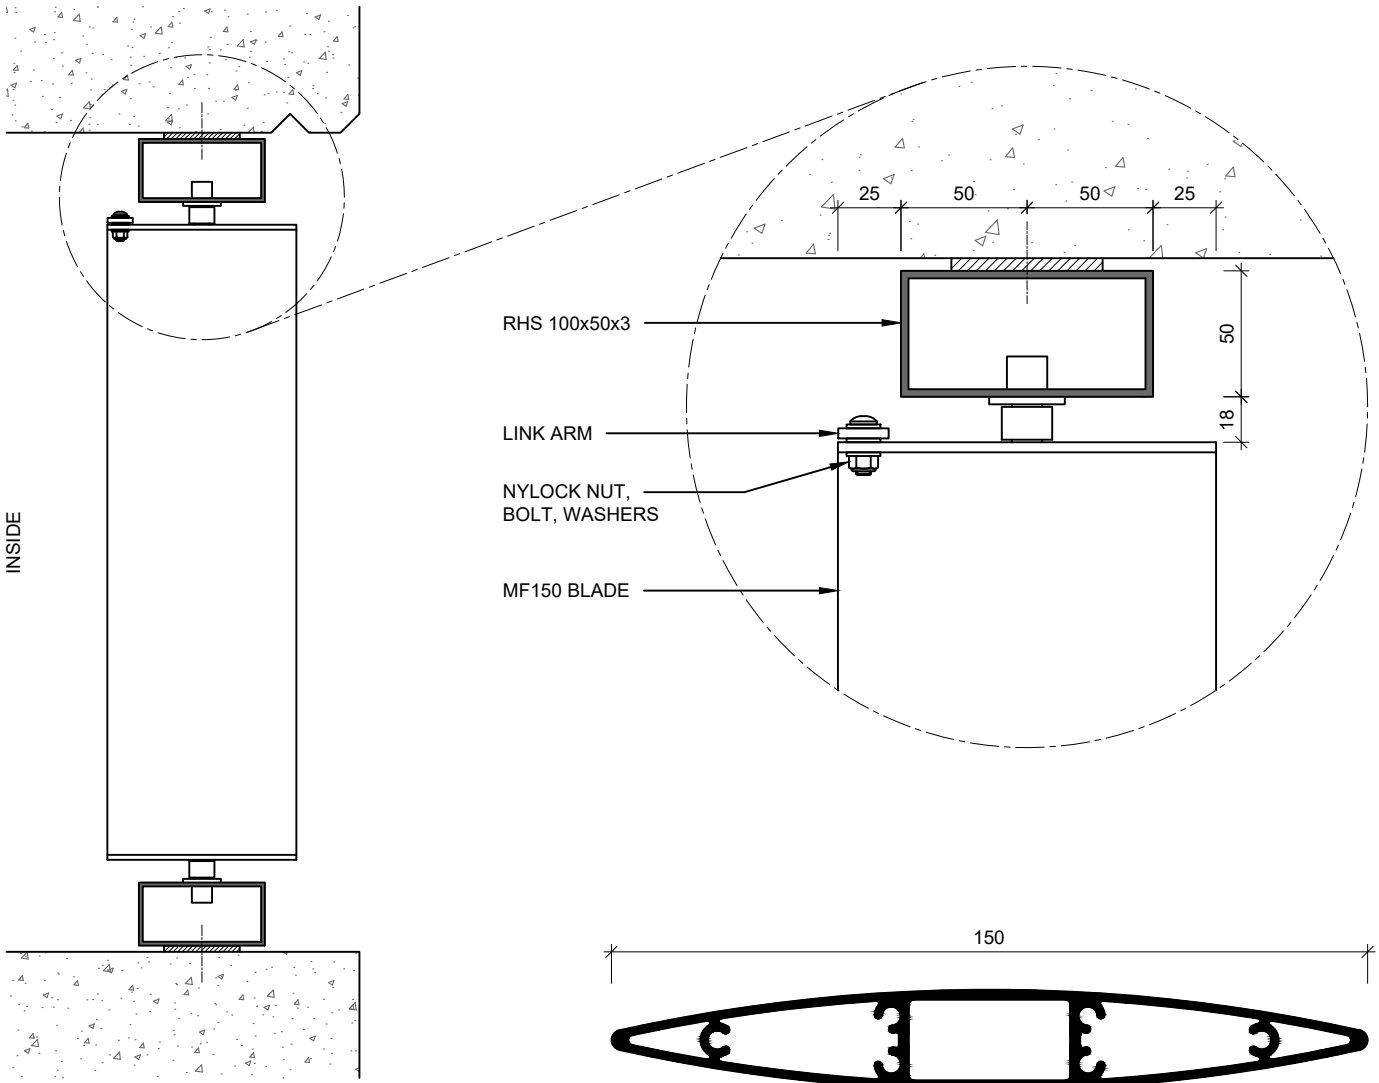

INSIDE

LINK ARM

BLADES FULLY OPENED

BLADES FULLY CLOSED

PLAN VIEW
 (BLADES MOUNTED VERTICALLY)
 (FINS CAN BE IN OPPOSITE DIRECTION AS SHOWN)

SECTION

MF150 BLADE

**MF150 MAXIM ELLIPTICAL FINS
 MANUALLY OPERABLE - REVEAL FIX**

FINS CAN ALSO BE MOUNTED HORIZONTALLY
 ALSO AVAILABLE FOR 200, 300, 400, 600

www.maximlouvres.com.au

maxim [®]
 louvres

DWG No.: MF150 Man. Oper. - RF
 DWG Date: 19.02.2024