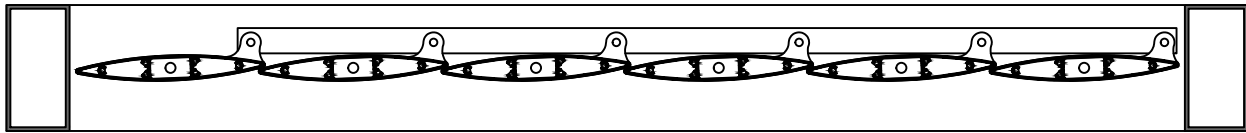

INSIDE

LINK ARM

BLADES FULLY OPENED

BLADES FULLY CLOSED

PLAN VIEW
 (BLADES MOUNTED VERTICALLY)
 (FINS CAN BE IN OPPOSITE DIRECTION AS SHOWN)

SECTION

MF150 BLADE

**MF150 MAXIM ELLIPTICAL FINS
 MANUALLY OPERABLE - REVEAL FIX**

FINS CAN ALSO BE MOUNTED HORIZONTALLY
 ALSO AVAILABLE FOR 200, 300, 400, 600

www.maximlouvres.com.au

maxim [®]
 louvres

DWG No.: MF150 Man. Oper. - RF
 DWG Date: 19.02.2024