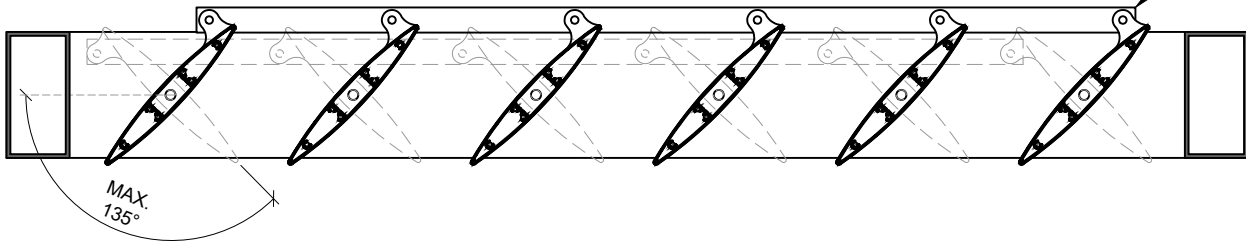

INSIDE

LINK ARM

BLADES FULLY OPENED

BLADES FULLY CLOSED

PLAN VIEW
 (BLADES MOUNTED VERTICALLY)
 (FINS CAN BE IN OPPOSITE DIRECTION AS SHOWN)

SECTION

MF150 BLADE

**MF150 MAXIM ELLIPTICAL FINS
 MANUALLY OPERABLE - REVEAL FIX**

FINS CAN ALSO BE MOUNTED HORIZONTALLY
 ALSO AVAILABLE FOR 200, 300, 400, 600

www.maximlouvres.com.au

maxim [®]
 louvres

DWG No.: MF150 Man. Oper. - RF
 DWG Date: 19.02.2024