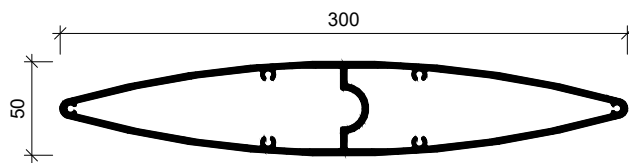

MF150
EXTRUDED ALUMINIUM

MF200
EXTRUDED ALUMINIUM

MF200x40
EXTRUDED ALUMINIUM

MF300
EXTRUDED ALUMINIUM

MF300x50 *
EXTRUDED ALUMINIUM

* NOT AVAILABLE IN SMALL QUANTITIES

MF MAXIM FINS
BLADE PROFILES (1)

www.maximlouvres.com.au