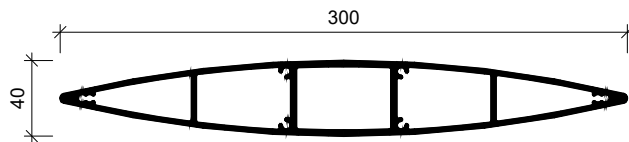

MF150
EXTRUDED ALUMINIUM

MF200
EXTRUDED ALUMINIUM

MF200x40
EXTRUDED ALUMINIUM

MF300
EXTRUDED ALUMINIUM

MF300x50 *
EXTRUDED ALUMINIUM

* NOT AVAILABLE IN SMALL QUANTITIES

MF MAXIM FINS
BLADE PROFILES (1)

www.maximlouvres.com.au

maxim®
louvres

DWG No.: MF Blade Profiles (1)
DWG Date: 19.02.2024