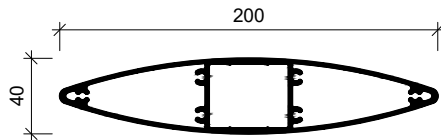

MF150
EXTRUDED ALUMINIUM

MF200
EXTRUDED ALUMINIUM

MF200x40
EXTRUDED ALUMINIUM

MF300
EXTRUDED ALUMINIUM

MF300x50 *
EXTRUDED ALUMINIUM

* NOT AVAILABLE IN SMALL QUANTITIES

MF MAXIM FINS
BLADE PROFILES (1)

www.maximlouvres.com.au