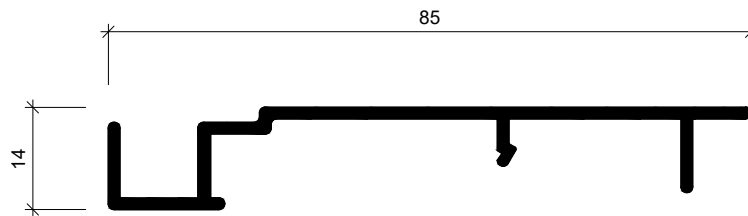

MC75
CONTINUOUS LOUVRE
EXTRUDED ALUMINIUM

MC85
CONTINUOUS LOUVRE
EXTRUDED ALUMINIUM

**MC MAXIM CONTINUOUS LOUVRES
BLADE PROFILES**

www.maximlouvres.com.au

maxim®
louvres

DWG No.: MC Blade Profiles
DWG Date: 19.02.2024