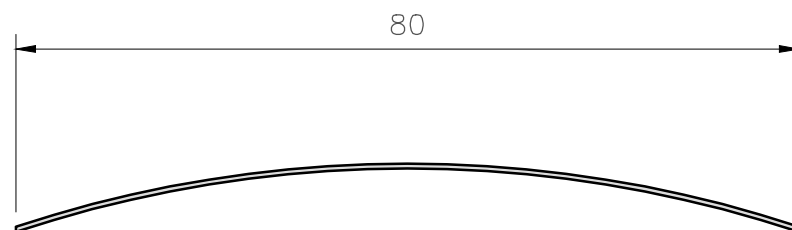

**MV80C**

EXTERNAL VENETIAN  
ROLLED FORMED ALUMINIUM

**MV80F**

EXTERNAL VENETIAN  
ROLLED FORMED ALUMINIUM

MV MAXIM EXTERNAL VENETIAN BLINDS  
BLADE PROFILES

[www.maximlouvres.com.au](http://www.maximlouvres.com.au)

**maxim**  
louvres

DWG No.: MV BLADES PROFILES  
DWG DATE: 30-JULY-2019