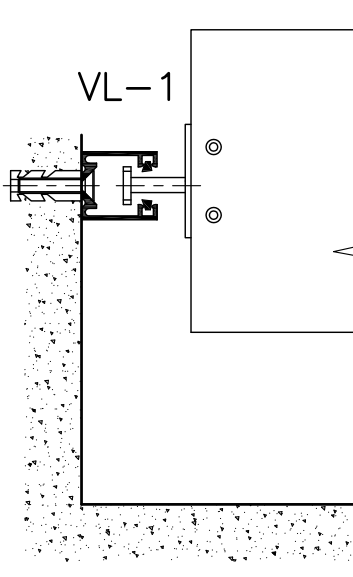

VL-1

VL-2

VL-3

SIDE GUIDES

K-1

K-2

K-3

BRACKET  
END VIEW

SIDE GUIDE BRACKETS

REVEAL

MID SECTION

SURFACE FIX

MV  
EXTERNAL VENETIAN  
SIDE GUIDE WITH ANGLE BRACKET

www.maximlouvres.com.au

**maxim**  
louvres

DWG No.: SIDEGUIDES-ANGLE  
DWG DATE: 03-03-2011