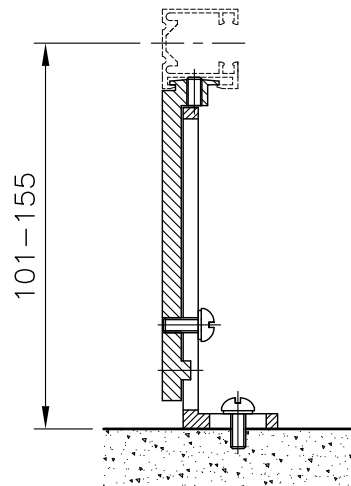

VL-1

VL-2

VL-3

SIDE GUIDES

K-1

K-2

K-3

BRACKET  
END VIEW

SIDE GUIDE BRACKETS

REVEAL

MID SECTION

SURFACE FIX

MV  
EXTERNAL VENETIAN  
SIDE GUIDE WITH ANGLE BRACKET

www.maximlouvres.com.au

**maxim**  
louvres

DWG No.: SIDEGUIDES-ANGLE  
DWG DATE: 03-03-2011