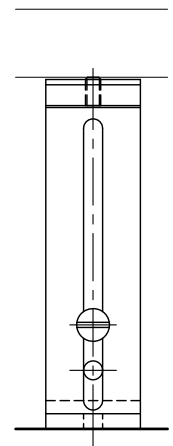

VL-1

VL-2

VL-3

SIDE GUIDES

K-1

K-2

K-3

BRACKET  
END VIEW

SIDE GUIDE BRACKETS

REVEAL

MID SECTION

SURFACE FIX

MV  
EXTERNAL VENETIAN  
SIDE GUIDE WITH ANGLE BRACKET

www.maximlouvres.com.au

**maxim**  
louvres

DWG No.: SIDEGUIDES-ANGLE  
DWG DATE: 03-03-2011