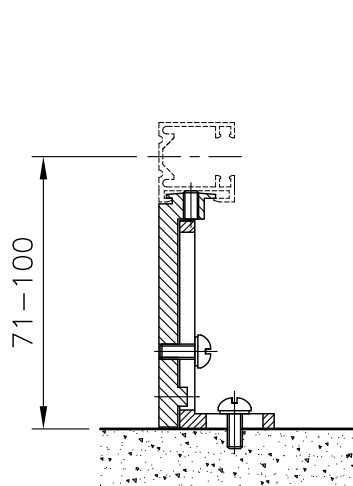

VL-1

VL-2

VL-3

SIDE GUIDES

K-1

K-2

K-3

BRACKET  
END VIEW

SIDE GUIDE BRACKETS

REVEAL

MID SECTION

SURFACE FIX

MV  
EXTERNAL VENETIAN  
SIDE GUIDE WITH ANGLE BRACKET

www.maximlouvres.com.au

**maxim**  
louvres

DWG No.: SIDEGUIDES-ANGLE  
DWG DATE: 03-03-2011