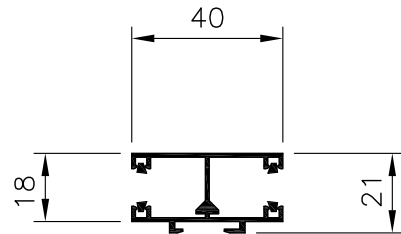

VL-1

VL-2

VL-3

SIDE GUIDES

K-1

K-2

K-3

BRACKET  
END VIEW

SIDE GUIDE BRACKETS

REVEAL

MID SECTION

SURFACE FIX

MV  
EXTERNAL VENETIAN  
SIDE GUIDE WITH ANGLE BRACKET

www.maximlouvres.com.au

**maxim**  
louvres

DWG No.: SIDEGUIDES-ANGLE  
DWG DATE: 03-03-2011