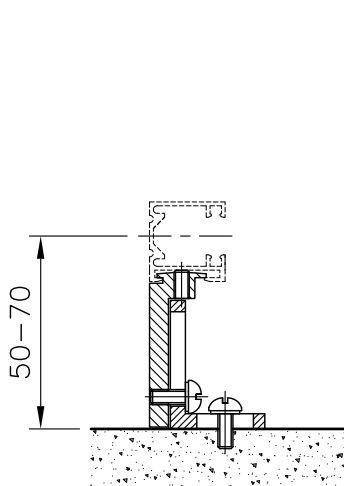

VL-1

VL-2

VL-3

SIDE GUIDES

K-1

K-2

K-3

BRACKET  
END VIEW

SIDE GUIDE BRACKETS

REVEAL

MID SECTION

SURFACE FIX

MV  
EXTERNAL VENETIAN  
SIDE GUIDE WITH ANGLE BRACKET

www.maximlouvres.com.au

**maxim**  
louvres

DWG No.: SIDEGUIDES-ANGLE  
DWG DATE: 03-03-2011