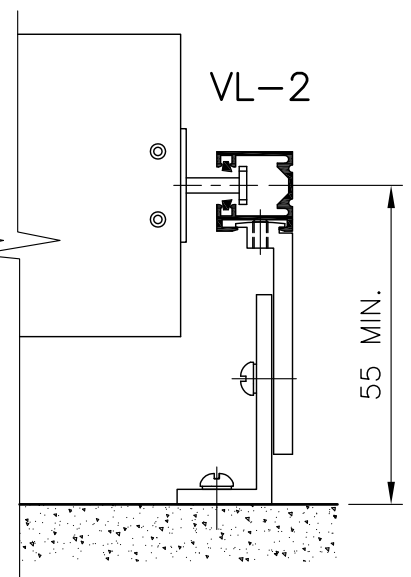

VL-1

VL-2

VL-3

SIDE GUIDES

K-1

K-2

K-3

BRACKET  
END VIEW

SIDE GUIDE BRACKETS

REVEAL

MID SECTION

SURFACE FIX

MV  
EXTERNAL VENETIAN  
SIDE GUIDE WITH ANGLE BRACKET

www.maximlouvres.com.au

**maxim**  
louvres

DWG No.: SIDEGUIDES-ANGLE  
DWG DATE: 03-03-2011