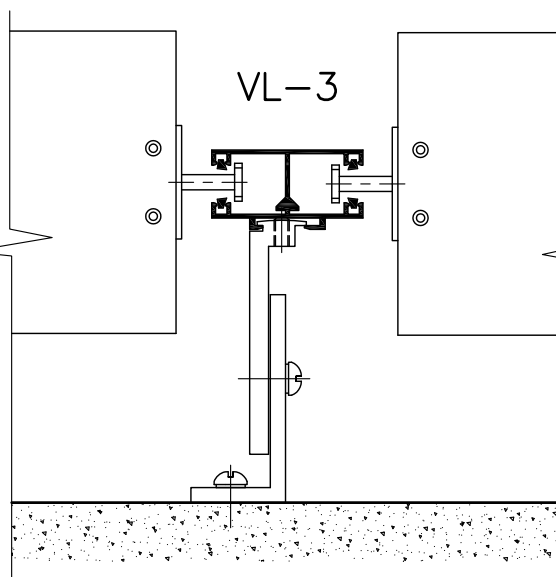

VL-1

VL-2

VL-3

SIDE GUIDES

K-1

K-2

K-3

BRACKET  
END VIEW

SIDE GUIDE BRACKETS

REVEAL

MID SECTION

SURFACE FIX

MV  
EXTERNAL VENETIAN  
SIDE GUIDE WITH ANGLE BRACKET

www.maximlouvres.com.au

**maxim**  
louvres

DWG No.: SIDEGUIDES-ANGLE  
DWG DATE: 03-03-2011