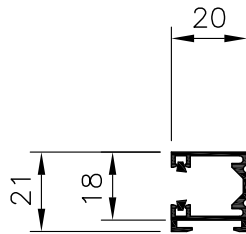

VL-1

VL-2

VL-3

SIDE GUIDES

K-1

K-2

K-3

BRACKET  
END VIEW

SIDE GUIDE BRACKETS

REVEAL

MID SECTION

SURFACE FIX

MV  
EXTERNAL VENETIAN  
SIDE GUIDE WITH ANGLE BRACKET

www.maximlouvres.com.au

**maxim**  
louvres

DWG No.: SIDEGUIDES-ANGLE  
DWG DATE: 03-03-2011