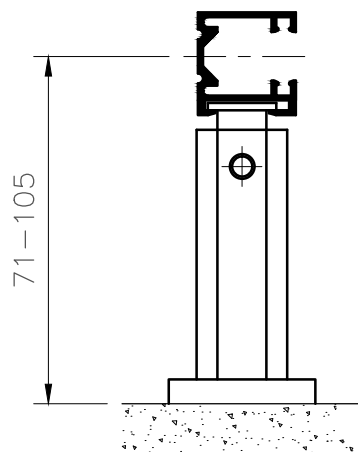

VL-1

VL-2

VL-3

SIDE GUIDES

PLAN VIEW FOR TK-3 & TK-4

PLAN VIEW FOR TK-1 & TK-2

TK-1

TK-2

TK-3

TK-4

TELESCOPIC SIDE GUIDE BRACKETS

REVEAL

MID SECTION

SURFACE FIX

MV MAXIM EXTERNAL VENETIAN BLINDS  
CHANNEL GUIDES WITH TELESCOPIC BRACKETS

www.maximlouvres.com.au

**maxim**

MV CHANNEL  
DWG No.: GUIDES TELESCOPIC  
DWG DATE: 30-JULY-2019

**louvres**