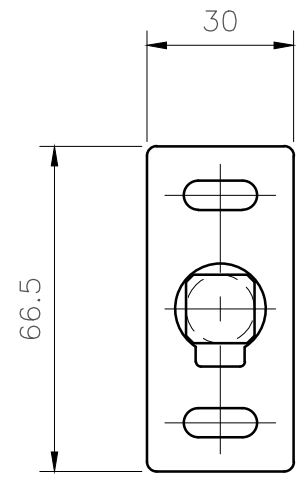

VL-1

VL-2

VL-3

SIDE GUIDES

PLAN VIEW FOR TK-3 & TK-4

PLAN VIEW FOR TK-1 & TK-2

TK-1

TK-2

TK-3

TK-4

TELESCOPIC SIDE GUIDE BRACKETS

REVEAL

MID SECTION

SURFACE FIX

MV MAXIM EXTERNAL VENETIAN BLINDS  
CHANNEL GUIDES WITH TELESCOPIC BRACKETS

www.maximlouvres.com.au

**maxim**

MV CHANNEL  
DWG No.: GUIDES TELESCOPIC  
DWG DATE: 30-JULY-2019

**louvres**