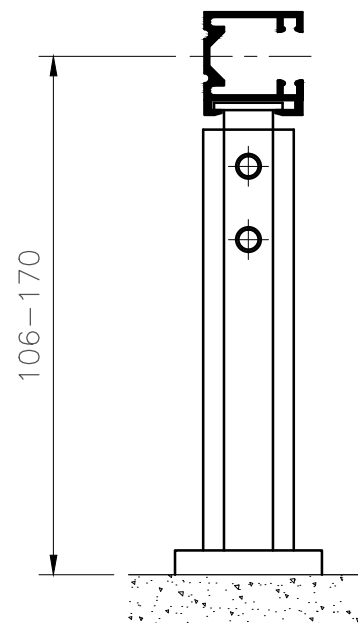

VL-1

VL-2

VL-3

SIDE GUIDES

PLAN VIEW FOR TK-3 & TK-4

PLAN VIEW FOR TK-1 & TK-2

TK-1

TK-2

TK-3

TK-4

TELESCOPIC SIDE GUIDE BRACKETS

REVEAL

MID SECTION

SURFACE FIX

MV MAXIM EXTERNAL VENETIAN BLINDS  
CHANNEL GUIDES WITH TELESCOPIC BRACKETS

www.maximlouvres.com.au

**maxim**

MV CHANNEL  
DWG No.: GUIDES TELESCOPIC  
DWG DATE: 30-JULY-2019

**louvres**