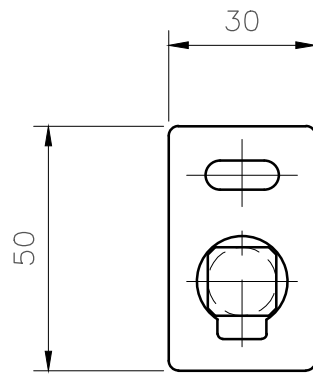

VL-1

VL-2

VL-3

SIDE GUIDES

PLAN VIEW FOR TK-3 & TK-4

PLAN VIEW FOR TK-1 & TK-2

TK-1

TK-2

TK-3

TK-4

TELESCOPIC SIDE GUIDE BRACKETS

REVEAL

MID SECTION

SURFACE FIX

MV MAXIM EXTERNAL VENETIAN BLINDS  
CHANNEL GUIDES WITH TELESCOPIC BRACKETS

www.maximlouvres.com.au

**maxim**

MV CHANNEL  
DWG No.: GUIDES TELESCOPIC  
DWG DATE: 30-JULY-2019

**louvres**