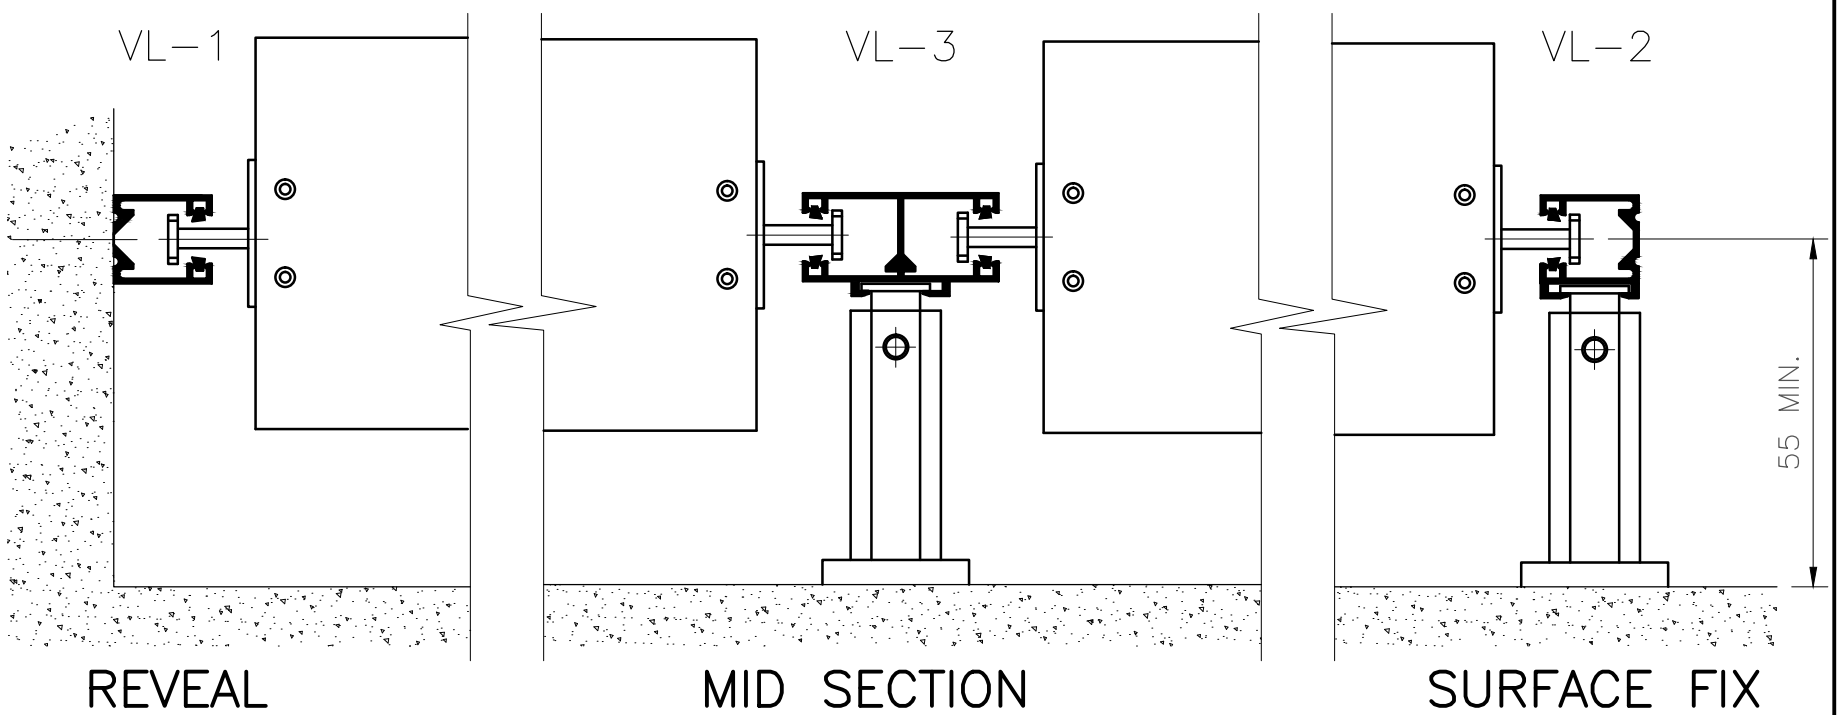

VL-1

VL-2

VL-3

SIDE GUIDES

PLAN VIEW FOR TK-3 & TK-4

PLAN VIEW FOR TK-1 & TK-2

TK-1

TK-2

TK-3

TK-4

TELESCOPIC SIDE GUIDE BRACKETS

REVEAL

MID SECTION

SURFACE FIX

MV MAXIM EXTERNAL VENETIAN BLINDS  
CHANNEL GUIDES WITH TELESCOPIC BRACKETS

www.maximlouvres.com.au

**maxim**

MV CHANNEL  
DWG No.: GUIDES TELESCOPIC  
DWG DATE: 30-JULY-2019

**louvres**