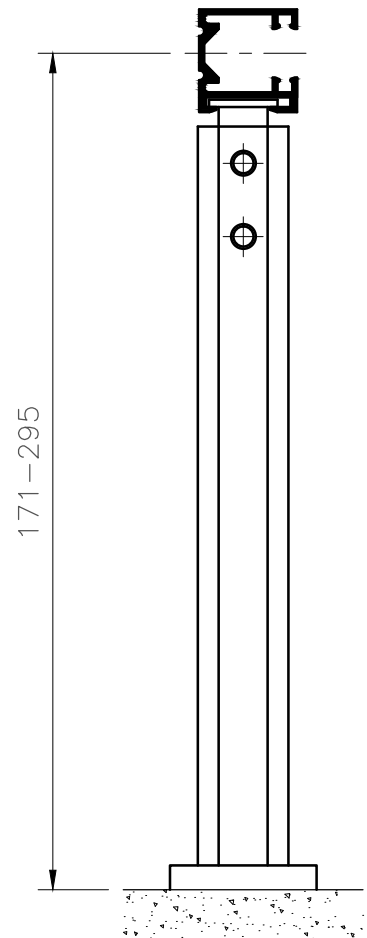

VL-1

VL-2

VL-3

SIDE GUIDES

PLAN VIEW FOR TK-3 & TK-4

PLAN VIEW FOR TK-1 & TK-2

TK-1

TK-2

TK-3

TK-4

TELESCOPIC SIDE GUIDE BRACKETS

REVEAL

MID SECTION

SURFACE FIX

MV MAXIM EXTERNAL VENETIAN BLINDS  
CHANNEL GUIDES WITH TELESCOPIC BRACKETS

www.maximlouvres.com.au

**maxim**

MV CHANNEL  
DWG No.: GUIDES TELESCOPIC  
DWG DATE: 30-JULY-2019

**louvres**