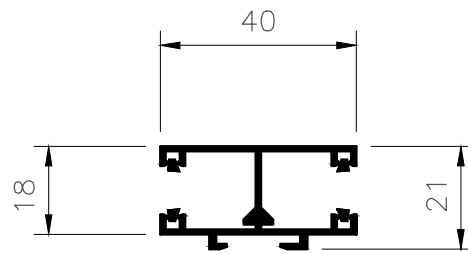

VL-1

VL-2

VL-3

SIDE GUIDES

PLAN VIEW FOR TK-3 & TK-4

PLAN VIEW FOR TK-1 & TK-2

TK-1

TK-2

TK-3

TK-4

TELESCOPIC SIDE GUIDE BRACKETS

REVEAL

MID SECTION

SURFACE FIX

MV MAXIM EXTERNAL VENETIAN BLINDS  
CHANNEL GUIDES WITH TELESCOPIC BRACKETS

www.maximlouvres.com.au

**maxim**

MV CHANNEL  
DWG No.: GUIDES TELESCOPIC  
DWG DATE: 30-JULY-2019

**louvres**