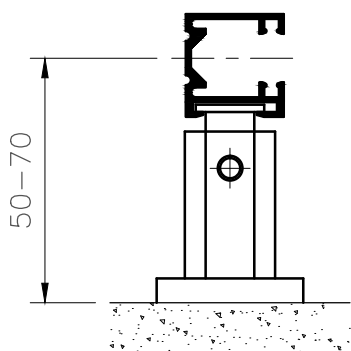

VL-1

VL-2

VL-3

SIDE GUIDES

PLAN VIEW FOR TK-3 & TK-4

PLAN VIEW FOR TK-1 & TK-2

TK-1

TK-2

TK-3

TK-4

TELESCOPIC SIDE GUIDE BRACKETS

REVEAL

MID SECTION

SURFACE FIX

MV MAXIM EXTERNAL VENETIAN BLINDS  
CHANNEL GUIDES WITH TELESCOPIC BRACKETS

www.maximlouvres.com.au

**maxim**

MV CHANNEL  
DWG No.: GUIDES TELESCOPIC  
DWG DATE: 30-JULY-2019

**louvres**