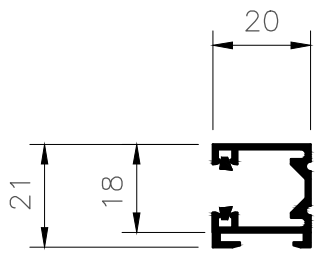

VL-1

VL-2

VL-3

SIDE GUIDES

PLAN VIEW FOR TK-3 & TK-4

PLAN VIEW FOR TK-1 & TK-2

TK-1

TK-2

TK-3

TK-4

TELESCOPIC SIDE GUIDE BRACKETS

REVEAL

MID SECTION

SURFACE FIX

MV MAXIM EXTERNAL VENETIAN BLINDS  
CHANNEL GUIDES WITH TELESCOPIC BRACKETS

www.maximlouvres.com.au

**maxim**

MV CHANNEL  
DWG No.: GUIDES TELESCOPIC  
DWG DATE: 30-JULY-2019

**louvres**