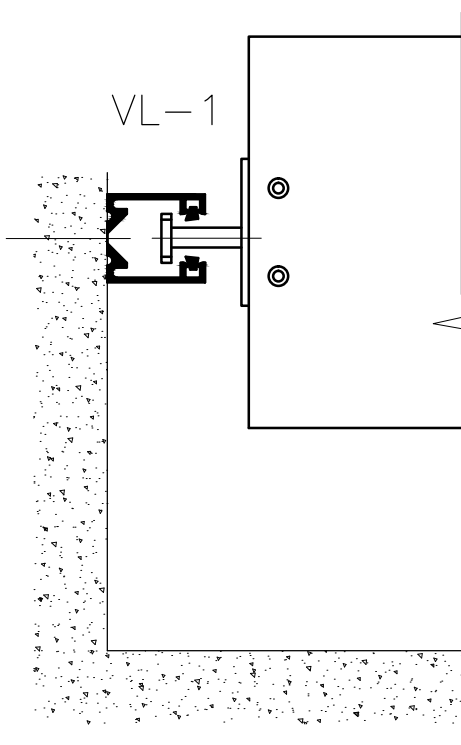

VL-1

VL-2

VL-3

SIDE GUIDES

K-1

K-2

K-3

BRACKET
END VIEW

SIDE GUIDE BRACKETS

REVEAL

MID SECTION

SURFACE FIX

MV MAXIM EXTERNAL VENETIAN BLINDS
CHANNEL GUIDES WITH ANGLE BRACKETS

www.maximlouvres.com.au

maxim
louvres

MV CHANNEL
DWG No.: GUIDES ANGLE
DWG DATE: 30-JULY-2019