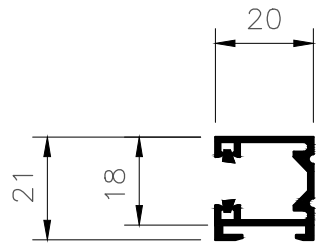

VL-1

VL-2

VL-3

SIDE GUIDES

K-1

K-2

K-3

BRACKET
END VIEW

SIDE GUIDE BRACKETS

REVEAL

MID SECTION

SURFACE FIX

MV MAXIM EXTERNAL VENETIAN BLINDS
CHANNEL GUIDES WITH ANGLE BRACKETS

www.maximlouvres.com.au

maxim
louvres

MV CHANNEL
DWG No.: GUIDES ANGLE
DWG DATE: 30-JULY-2019