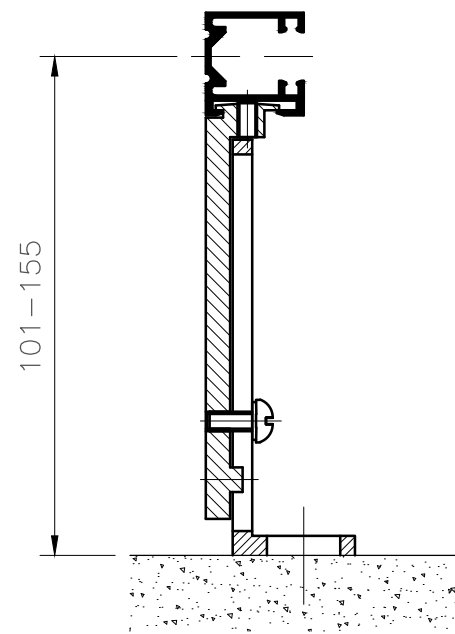

VL-1

VL-2

VL-3

SIDE GUIDES

K-1

K-2

K-3

BRACKET
END VIEW

SIDE GUIDE BRACKETS

REVEAL

MID SECTION

SURFACE FIX

MV MAXIM EXTERNAL VENETIAN BLINDS
CHANNEL GUIDES WITH ANGLE BRACKETS

www.maximlouvres.com.au

maxim
louvres

MV CHANNEL
DWG No.: GUIDES ANGLE
DWG DATE: 30-JULY-2019