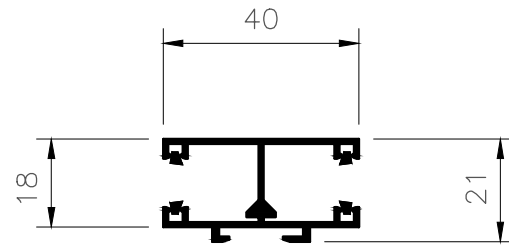

VL-1

VL-2

VL-3

SIDE GUIDES

K-1

K-2

K-3

BRACKET
END VIEW

SIDE GUIDE BRACKETS

REVEAL

MID SECTION

SURFACE FIX

MV MAXIM EXTERNAL VENETIAN BLINDS
CHANNEL GUIDES WITH ANGLE BRACKETS

www.maximlouvres.com.au

maxim
louvres

MV CHANNEL
DWG No.: GUIDES ANGLE
DWG DATE: 30-JULY-2019