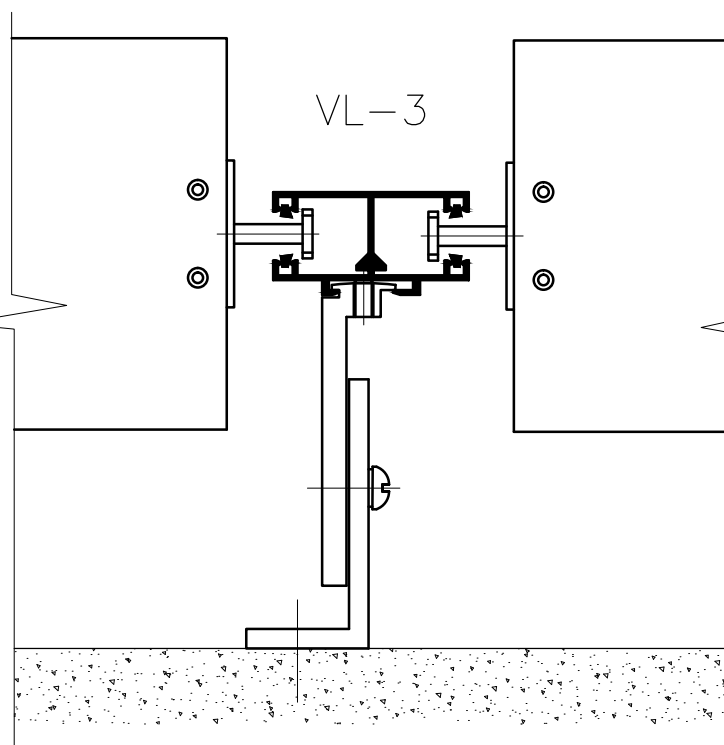

VL-1

VL-2

VL-3

SIDE GUIDES

K-1

K-2

K-3

BRACKET
END VIEW

SIDE GUIDE BRACKETS

REVEAL

MID SECTION

SURFACE FIX

MV MAXIM EXTERNAL VENETIAN BLINDS
CHANNEL GUIDES WITH ANGLE BRACKETS

www.maximlouvres.com.au

maxim
louvres

MV CHANNEL
DWG No.: GUIDES ANGLE
DWG DATE: 30-JULY-2019