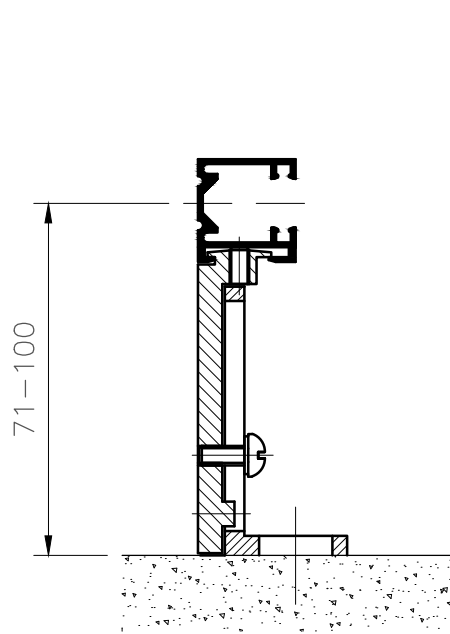

VL-1

VL-2

VL-3

SIDE GUIDES

K-1

K-2

K-3

BRACKET
END VIEW

SIDE GUIDE BRACKETS

REVEAL

MID SECTION

SURFACE FIX

MV MAXIM EXTERNAL VENETIAN BLINDS
CHANNEL GUIDES WITH ANGLE BRACKETS

www.maximlouvres.com.au

maxim
louvres

MV CHANNEL
DWG No.: GUIDES ANGLE
DWG DATE: 30-JULY-2019