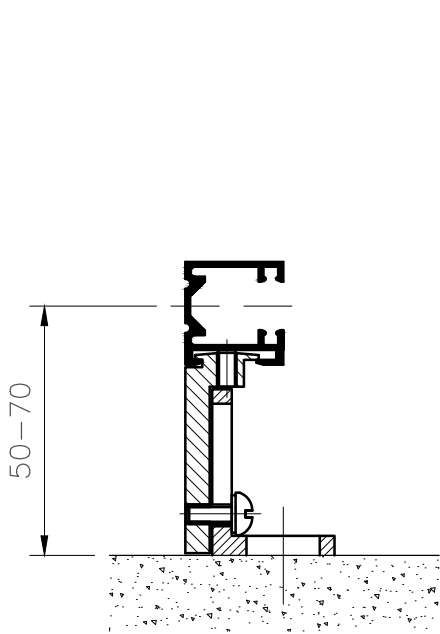

VL-1

VL-2

VL-3

SIDE GUIDES

K-1

K-2

K-3

BRACKET
END VIEW

SIDE GUIDE BRACKETS

REVEAL

MID SECTION

SURFACE FIX

MV MAXIM EXTERNAL VENETIAN BLINDS
CHANNEL GUIDES WITH ANGLE BRACKETS

www.maximlouvres.com.au

maxim
louvres

MV CHANNEL
DWG No.: GUIDES ANGLE
DWG DATE: 30-JULY-2019