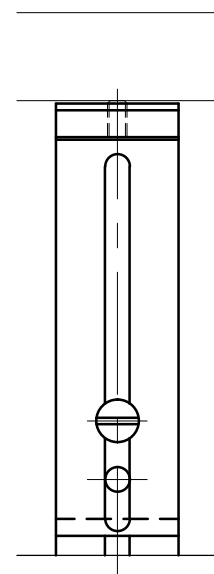

VL-1

VL-2

VL-3

SIDE GUIDES

K-1

K-2

K-3

BRACKET
END VIEW

SIDE GUIDE BRACKETS

REVEAL

MID SECTION

SURFACE FIX

MV MAXIM EXTERNAL VENETIAN BLINDS
CHANNEL GUIDES WITH ANGLE BRACKETS

www.maximlouvres.com.au

maxim
louvres

MV CHANNEL
DWG No.: GUIDES ANGLE
DWG DATE: 30-JULY-2019