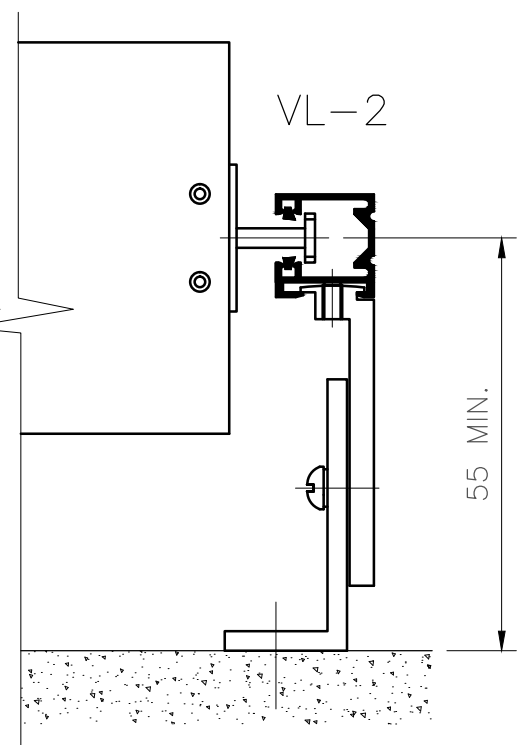

VL-1

VL-2

VL-3

SIDE GUIDES

K-1

K-2

K-3

BRACKET
END VIEW

SIDE GUIDE BRACKETS

REVEAL

MID SECTION

SURFACE FIX

MV MAXIM EXTERNAL VENETIAN BLINDS
CHANNEL GUIDES WITH ANGLE BRACKETS

www.maximlouvres.com.au

maxim
louvres

MV CHANNEL
DWG No.: GUIDES ANGLE
DWG DATE: 30-JULY-2019