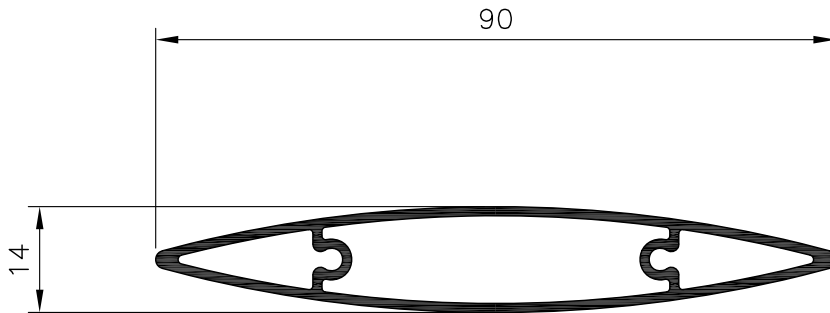

MS60
SHUTTER BLADE
EXTRUDED ALUMINIUM

MS90
SHUTTER BLADE
EXTRUDED ALUMINIUM

MAXIM SHUTTERS (MS)
BLADE PROFILES

www.maximlouvres.com.au

maxim
louvres

DWG No.: SHUTTERPROFILES
DWG DATE: 31-03-2010