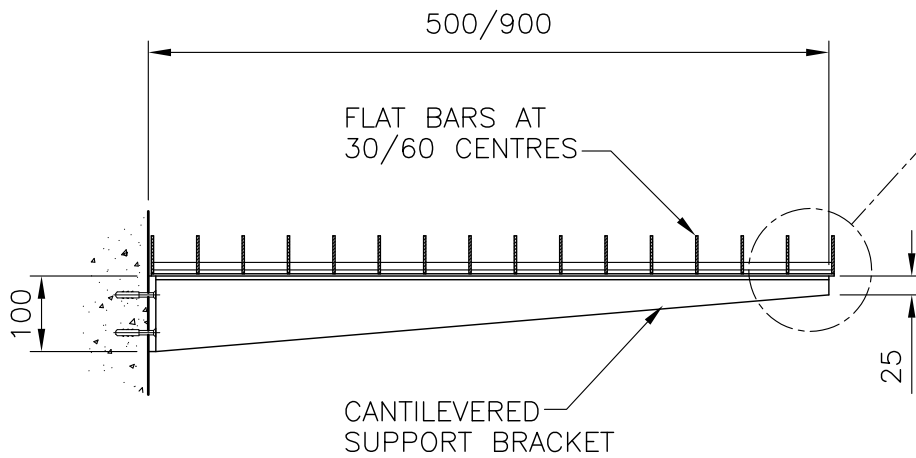

PLAN VIEW

PLAN DETAIL

SECTION DETAIL

SECTION VIEW

MAXIM FLAT BAR SCREEN (MFB)
CANTILEVERED AWNING

www.maximlouvres.com.au

maxim
louvres

DWG No.: BARSCREEN-FLAT
DWG DATE: 03-03-2011