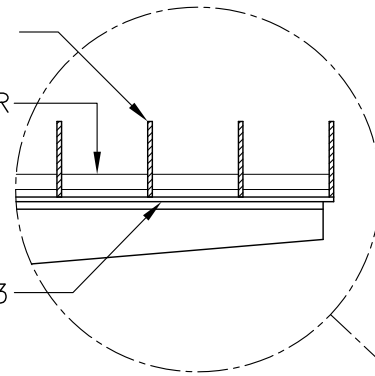

PLAN VIEW

PLAN DETAIL

SECTION DETAIL

SECTION VIEW

MAXIM FLAT BAR SCREEN (MFB)
CANTILEVERED AWNING

www.maximlouvres.com.au

maxim
louvres

DWG No.: BARSCREEN-FLAT
DWG DATE: 03-03-2011