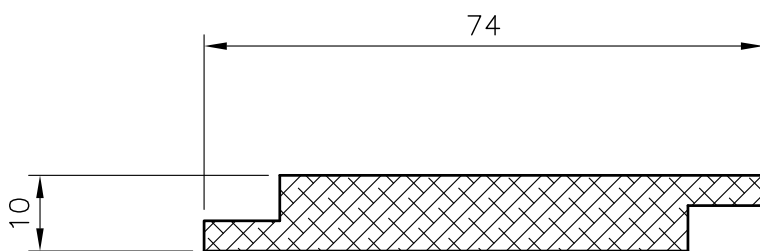

MC75
CONTINUOUS LOUVRE
EXTRUDED ALUMINIUM

MC85
CONTINUOUS LOUVRE
EXTRUDED ALUMINIUM

MC74
CONTINUOUS LOUVRE
WESTERN RED CEDAR

MAXIM CONTINUOUS LOUVRES (MC)
BLADE PROFILES

www.maximlouvres.com.au

maxim
louvres

DWG No.: LOUVREPROFILES
DWG DATE: 15-02-2010