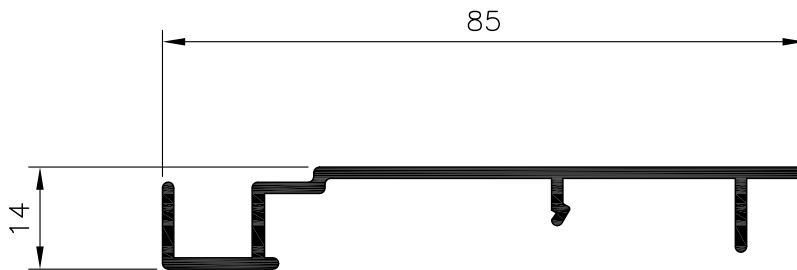

MC75
CONTINUOUS LOUVRE
EXTRUDED ALUMINIUM

MC85
CONTINUOUS LOUVRE
EXTRUDED ALUMINIUM

MC74
CONTINUOUS LOUVRE
WESTERN RED CEDAR

MAXIM CONTINUOUS LOUVRES (MC)
BLADE PROFILES

www.maximlouvres.com.au

maxim
louvres

DWG No.: LOUVREPROFILES
DWG DATE: 15-02-2010