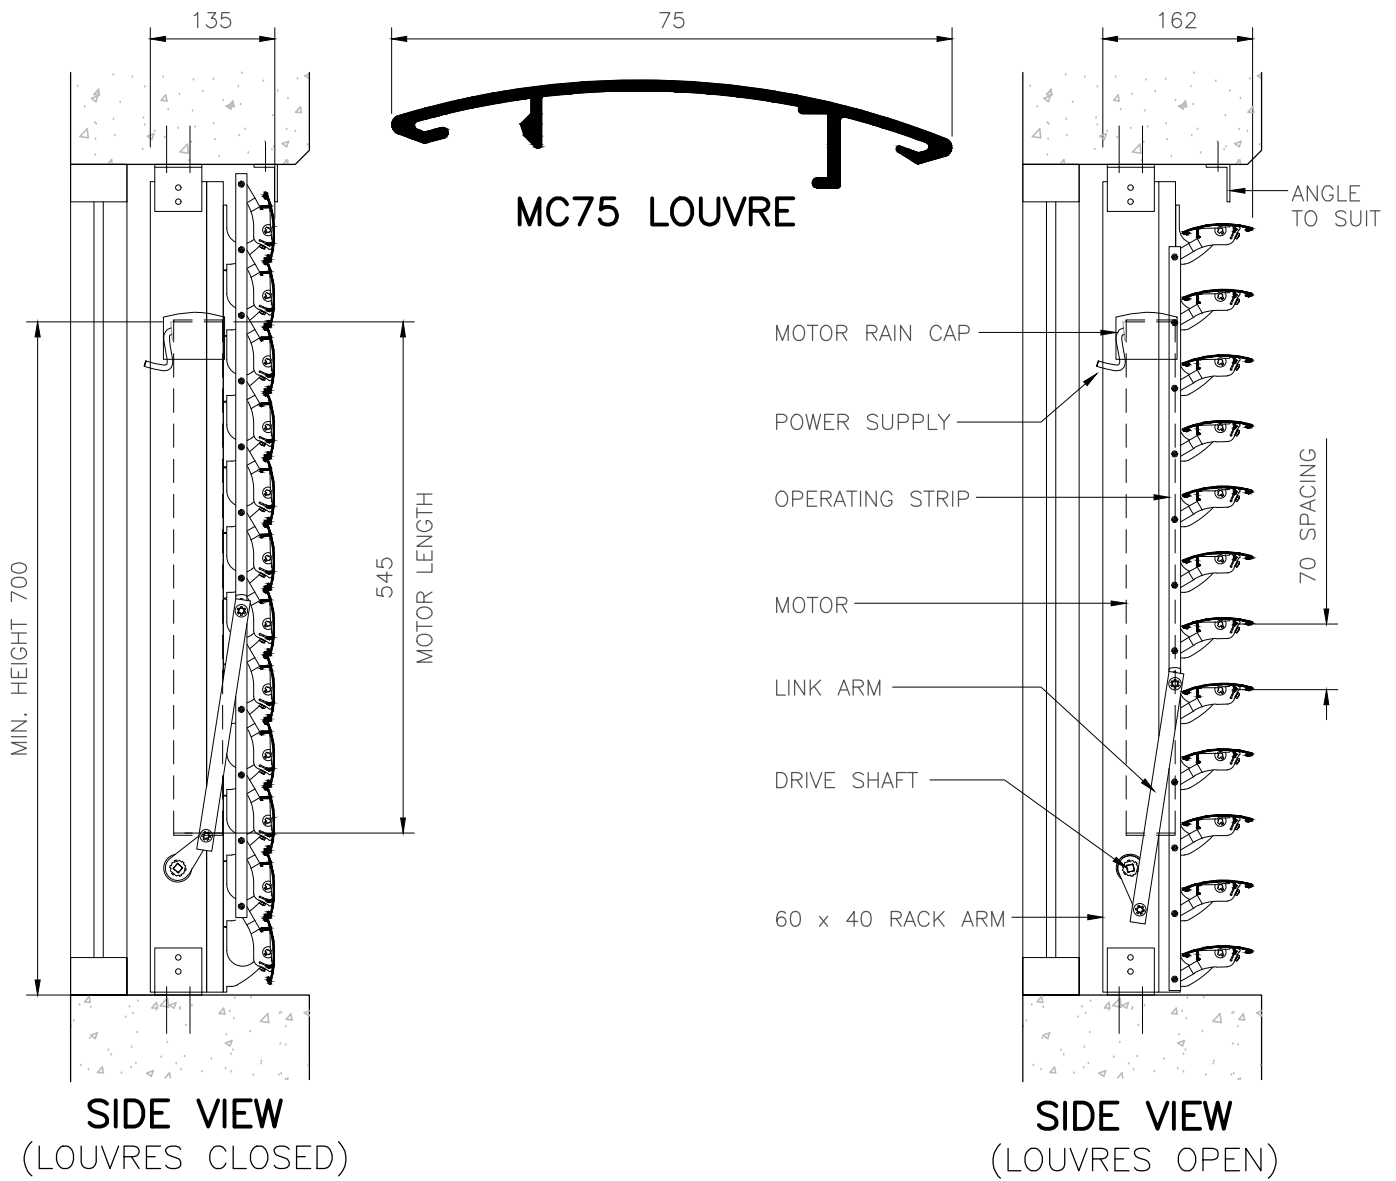

PLAN VIEW
LOUVRES INSIDE REVEAL

FIXING BRACKETS AND FIXINGS VARY ACCORDING TO LOCATION AND WIND LOADS

**MC75 MAXIM CONTINUOUS LOUVRES
MOTORISED – REVEAL FIXED**

www.maximlouvres.com.au

maxim
louvres

DWG No.: MC75 MOTOR RF
DWG DATE: 02-April-2020