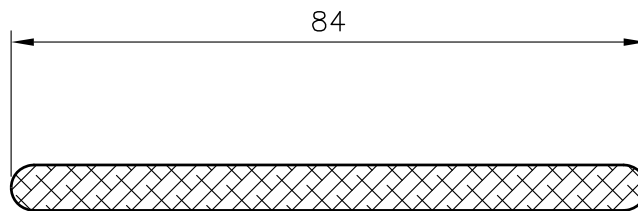

MV80C
EXTERNAL VENETIAN
ALUMINIUM

MV80F
EXTERNAL VENETIAN
ALUMINIUM

MV84
EXTERNAL VENETIAN
WESTERN RED CEDAR

MAXIM VENETIANS (MV)
BLADE PROFILES

www.maximlouvres.com.au

maxim
louvres

DWG No.: VENETIANPROFILES
DWG DATE: 22-08-2011