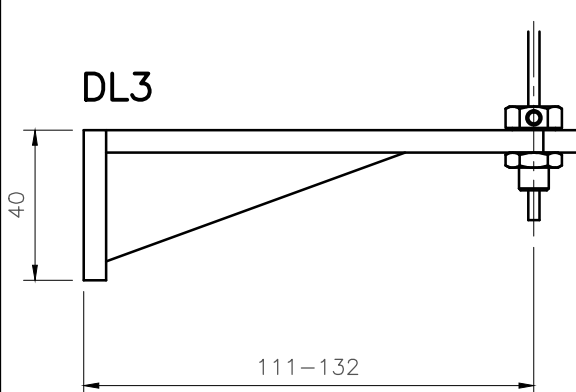

PLAN VIEW

DL4

MV\_STAINLESS STEEL WIRE GUIDE  
BRACKET OPTIONS

www.maximlouvres.com.au

**maxim**  
louvres

DWG No.: MV WIRE GUIDES  
DWG DATE: 30-JULY-2019