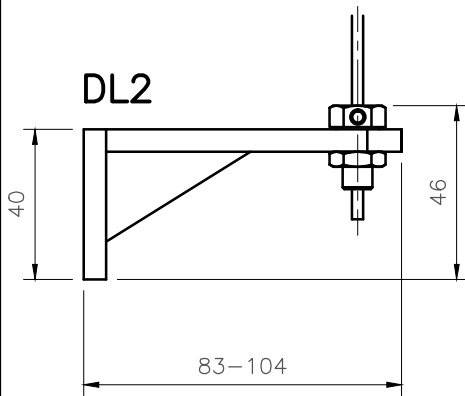

PLAN VIEW

DL4

MV\_STAINLESS STEEL WIRE GUIDE  
BRACKET OPTIONS

www.maximlouvres.com.au

**maxim**  
louvres

DWG No.: MV WIRE GUIDES  
DWG DATE: 30-JULY-2019