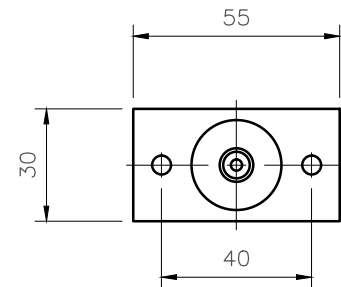

PLAN VIEW

DL4

MV\_STAINLESS STEEL WIRE GUIDE  
BRACKET OPTIONS

www.maximlouvres.com.au

**maxim**  
louvres

DWG No.: MV WIRE GUIDES  
DWG DATE: 30-JULY-2019