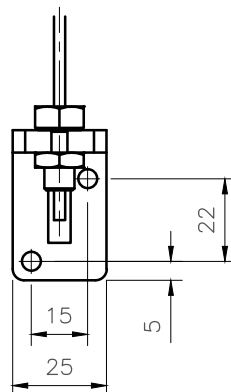

PLAN VIEW

DL4

MV\_STAINLESS STEEL WIRE GUIDE  
BRACKET OPTIONS

www.maximlouvres.com.au

**maxim**  
louvres

DWG No.: MV WIRE GUIDES  
DWG DATE: 30-JULY-2019