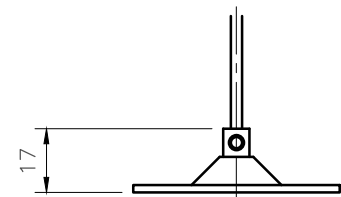

PLAN VIEW

DL4

MV\_STAINLESS STEEL WIRE GUIDE  
BRACKET OPTIONS

www.maximlouvres.com.au

**maxim**  
louvres

DWG No.: MV WIRE GUIDES  
DWG DATE: 30-JULY-2019