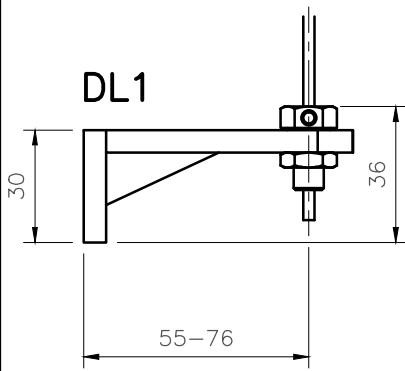

PLAN VIEW

DL4

MV\_STAINLESS STEEL WIRE GUIDE  
BRACKET OPTIONS

www.maximlouvres.com.au

**maxim**  
louvres

DWG No.: MV WIRE GUIDES  
DWG DATE: 30-JULY-2019