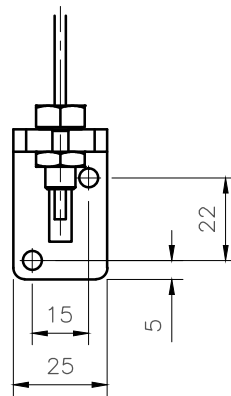

PLAN VIEW

DL4

MV\_STAINLESS STEEL WIRE GUIDE  
BRACKET OPTIONS

www.maximlouvres.com.au

**maxim**  
louvres

DWG No.: MV WIRE GUIDES  
DWG DATE: 30-JULY-2019