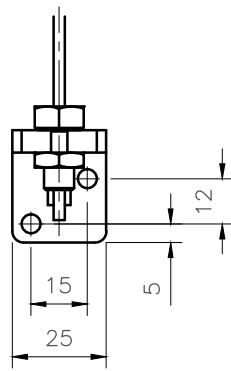

PLAN VIEW

DL4

MV\_STAINLESS STEEL WIRE GUIDE  
BRACKET OPTIONS

www.maximlouvres.com.au

**maxim**  
louvres

DWG No.: MV WIRE GUIDES  
DWG DATE: 30-JULY-2019