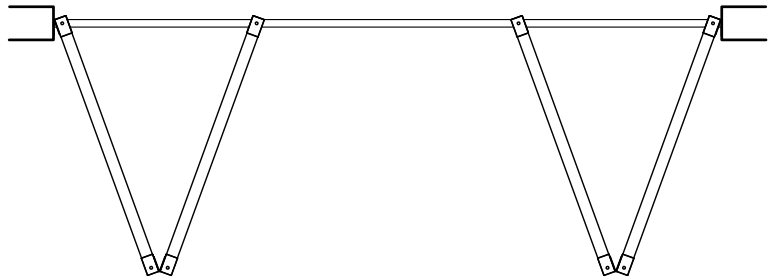

FLUSH BOLTS

TYP. ELEVATION

TWO PANEL FOLDING

FOUR PANEL FOLDING

SIX PANEL FOLDING

EIGHT PANEL FOLDING

MAX. PANEL WIDTH = 900mm
MAX. PANEL HEIGHT = 2700mm

MS60 & MS90
FOLDING SHUTTER
OPTIONS