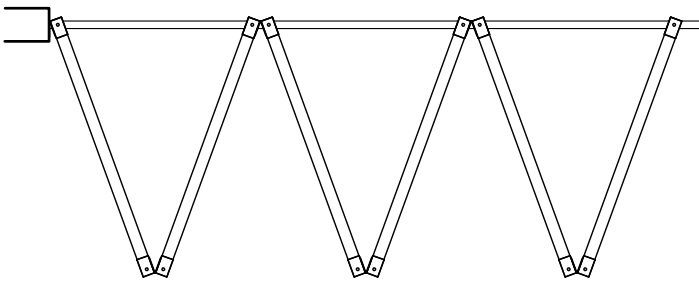

FLUSH BOLTS

TYP. ELEVATION

TWO PANEL FOLDING

FOUR PANEL FOLDING

SIX PANEL FOLDING

EIGHT PANEL FOLDING

MAX. PANEL WIDTH = 900mm
MAX. PANEL HEIGHT = 2700mm

MS60 & MS90
FOLDING SHUTTER
OPTIONS