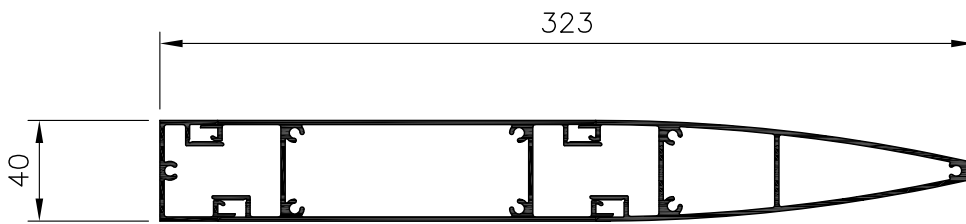

MR196

MR346

MR323

MR122

MR200

MR100/16

MR100/25

MR150/50

MR200/50

MR250/50

MAXIM FIXED BLADE  
PROFILES

www.maximlouvres.com.au

DWG No.: FIXEDPROFILES10F2  
DWG DATE: 10-03-2011

MF600

MF800

MF700