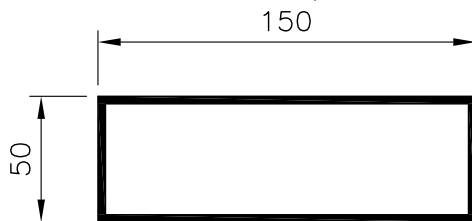

MR150/50

MAXIM FIXED BLADE
PROFILES

www.maximlouvres.com.au

DWG No.: FIXEDPROFILES10F2
DWG DATE: 10-03-2011