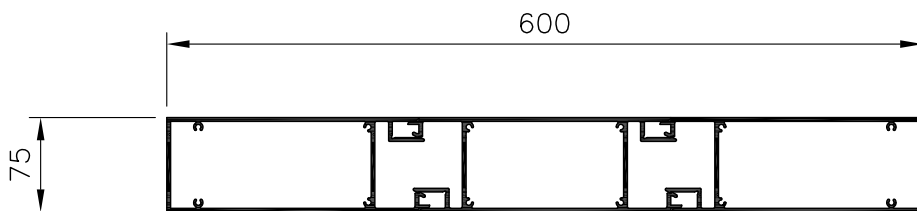

MR600

MAXIM FIXED BLADE
PROFILES

www.maximlouvres.com.au

maxim
louvres

DWG No.: FIXEDPROFILES20F2
DWG DATE: 10-03-2011