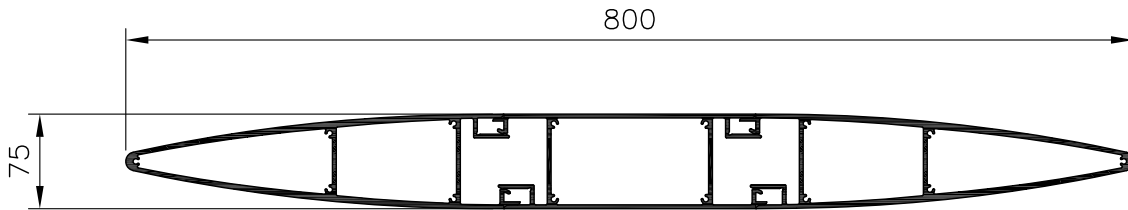

MR200/50

MR250/50

MAXIM FIXED BLADE  
PROFILES

www.maximlouvres.com.au

DWG No.: FIXEDPROFILES10F2  
DWG DATE: 10-03-2011

MF600

MF800

MF700