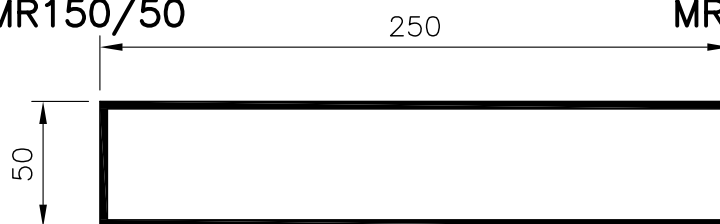

MR196

MR346

MR323

MR122

MR200

MR100/16

MR100/25

MR150/50

MR200/50

MR250/50

MAXIM FIXED BLADE  
PROFILES

www.maximlouvres.com.au

DWG No.: FIXEDPROFILES10F2  
DWG DATE: 10-03-2011

MF600

MF800

MF700