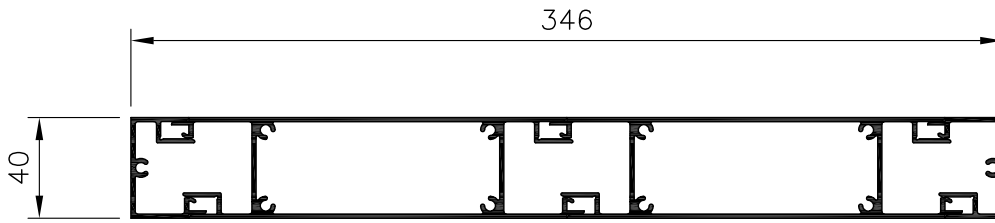

MR196

MR346

MR323

MR122

MR200

MR100/16

MR100/25

MR150/50

MR200/50

MR250/50

MAXIM FIXED BLADE  
PROFILES

www.maximlouvres.com.au

DWG No.: FIXEDPROFILES10F2  
DWG DATE: 10-03-2011

MF600

MF800

MF700