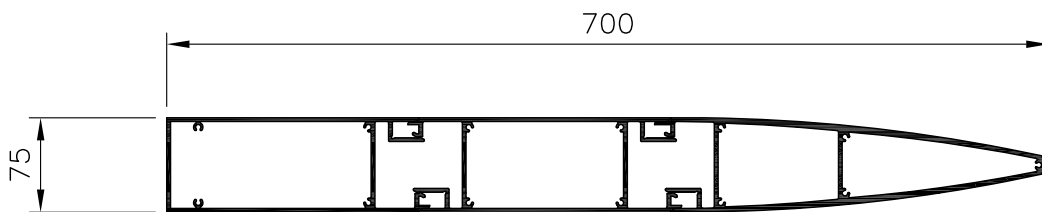

MR200/50

MR250/50

MAXIM FIXED BLADE  
PROFILES

www.maximlouvres.com.au

DWG No.: FIXEDPROFILES10F2  
DWG DATE: 10-03-2011

MF600

MF800

MF700