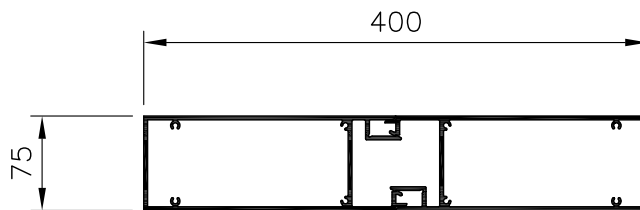

MR200/50

MR250/50

MAXIM FIXED BLADE  
PROFILES

www.maximlouvres.com.au

DWG No.: FIXEDPROFILES10F2  
DWG DATE: 10-03-2011

MF600

MF800

MF700