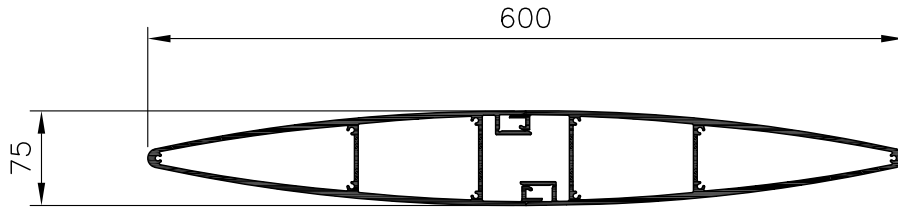

MR200/50

MR250/50

MAXIM FIXED BLADE  
PROFILES

www.maximlouvres.com.au

DWG No.: FIXEDPROFILES10F2  
DWG DATE: 10-03-2011

MF600

MF800

MF700