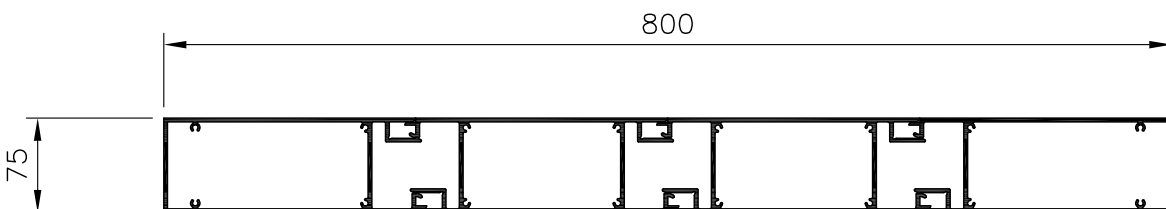

MR800

MAXIM FIXED BLADE
PROFILES

www.maximlouvres.com.au

maxim
louvres

DWG No.: FIXEDPROFILES20F2
DWG DATE: 10-03-2011