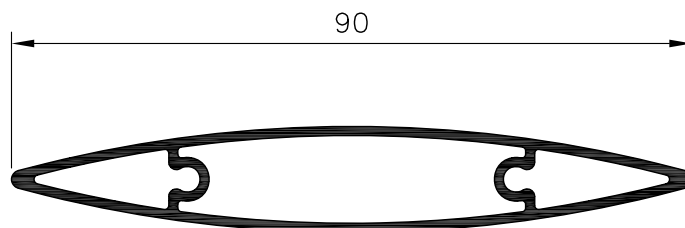

PLAN VIEW

END VIEW

MF90 BLADE

MF90
ELLIPTICAL FIN
CONTINUOUS CANTILEVERED

www.maximlouvres.com.au

maxim
louvres

DWG No.: MF90-CONT.CANT.
DWG DATE: 18-02-2011