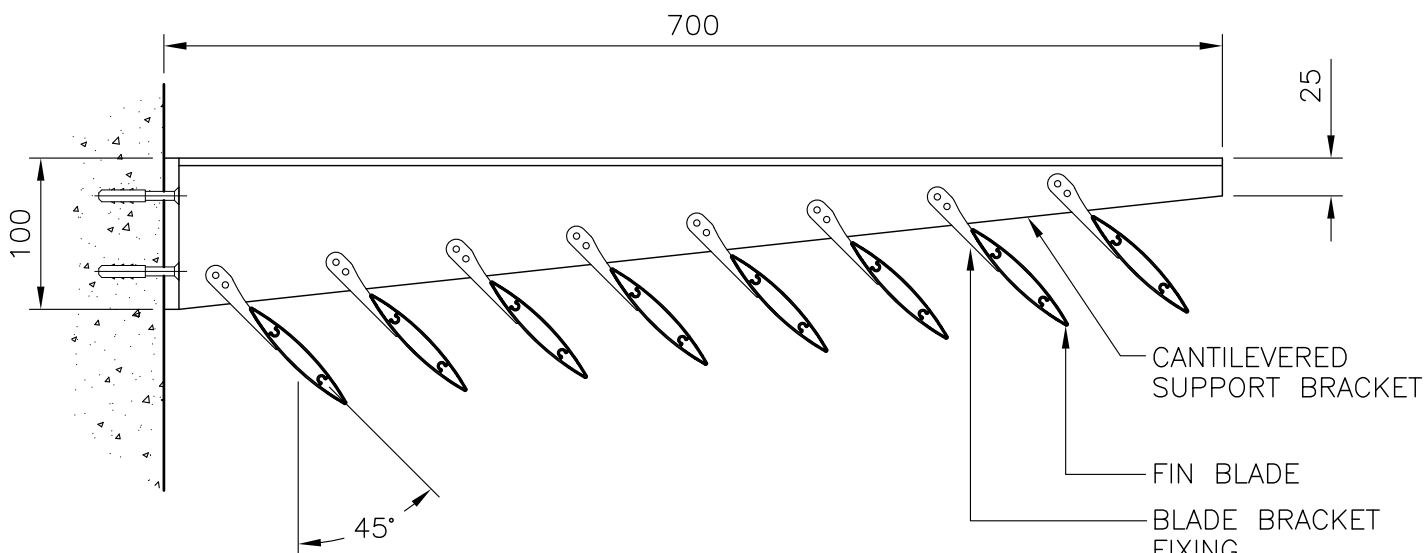

PLAN VIEW

END VIEW

MF90 BLADE

MF90
ELLIPTICAL FIN
CONTINUOUS CANTILEVERED

www.maximlouvres.com.au

maxim
louvres

DWG No.: MF90-CONT.CANT.
DWG DATE: 18-02-2011